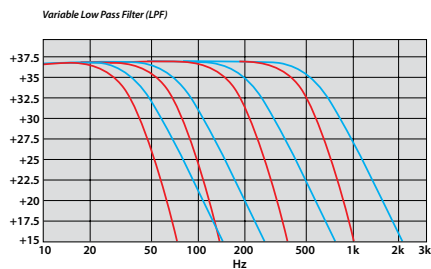

5-Channel Amplifier with Dedicated Output for Subwoofer

- Unlike conventional 5-channel amplifiers, the Pioneer GM-D9605 has dedicated large block terminals to drive a subwoofer with plenty of power.
- Variable low pass filter (LPF) has two types of slopes, selectable according to subwoofer characteristics and personal listening preferences.
- GM-D9605 is equipped with A/B-SW input select.
- Bass Boost Remote lets you adjust bass level from 0 to 18 dB by wired controller.

Variable LPF