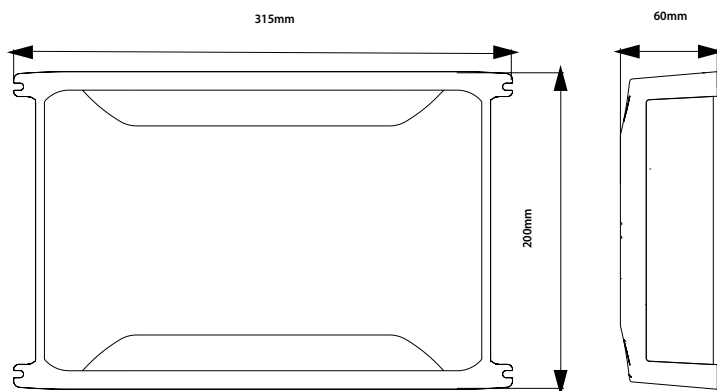

Dimension

For more information please visit
www.pioneer-mea.com

Year of Release: 2016

Pioneer, Gulf Free Zone Dubai, U.A.E.
Tel: +971 4 8815756, Fax 8816414
Email: support@pioneer-uae.com
www.pioneer-mea.com

Corporate web : www.pioneer.jp

884938312752