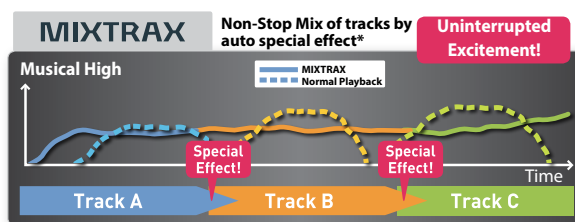

Audio Receiver with MIXTRAX, and USB Direct Control for Certain Android Phones

Key Selling Point

- Simple, seamless music connection makes it quick and easy to enjoy Non-Stop Mix Play.
- VA LCD with small dots of light in the 12-character display enhance visibility with fine detail and contrast throughout a wide viewing angle range.
- Experience superior Audio Performance with Advanced Sound Retriever, 5-Band Graphic EQ and more.

Technologies

MIXTRAX

Pioneer applied its unique expertise to keep car entertainment flowing smoothly without interruption, so you can experience the intimate euphoria of listening to music that sounds as if a club DJ is there playing it.

* Depending on the file/song, sound effects may not be enabled for adding.

UNIVERSAL STEERING WHEEL CONTROL.

You can now use buttons on your car steering wheel to control certain car receiver functions. Setup is simple. Just choose your car brand name in the receiver's PRESET setting interface to automatically ensure compatibility of your vehicle's original steering wheel controller with the system.