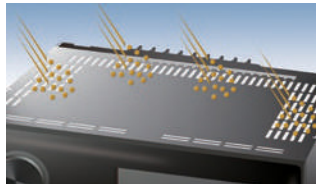

Anti-Dust Design

Pioneer heat release structure can reduce ventilation holes & clearance gaps. The results are optimally efficient heat dissipation and prevention of entry of dust that can cause malfunction.

*The effect might change depending on the environment of the car.

Anti-Dust Structure Image

Non-anti-dust design