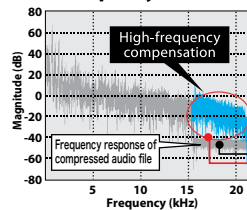

Sound quality deterioration due to compressed audio file