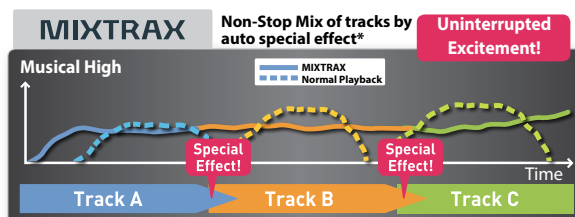

MIXTRAX

VALCD

Main Features

- Universal steering wheel control
- Direct Control for iPod/iPhone (USB)
- Media App Control for Android
- Advanced Sound Retriever

iPod/iPhone Compatibility

Made for
iPhone 5s, iPhone 5c, iPhone 5
iPhone 4s
iPhone 4
iPhone 3GS
iPhone 3G
iPhone
iPod touch (1st, 2nd, 3rd, 4th, and 5th generation)
iPod classic
iPod with video
iPod nano (1st, 2nd, 3rd, 4th, 5th, 6th, and 7th generation)

Notes: Receiver may not operate other iPod or iPhone models. Compatibility with unit and operations may vary depending on the software version. See page 92 for more details.

Technologies

MIXTRAX

Pioneer applied its unique expertise to keep car entertainment flowing smoothly without interruption, so you can experience the intimate euphoria of listening to music that sounds as if a club DJ is there playing it.