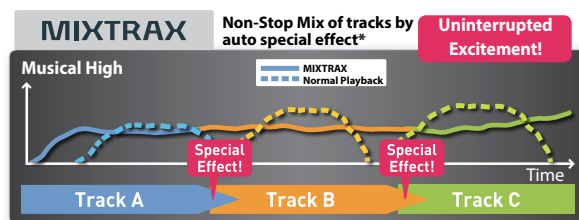

* Depending on the file/song, sound effects may not be enabled for adding.

- Use music apps stored in your iPod, iPhone or Android phone for listening through the car speakers.
- Fast forward and reverse can be operated through the receiver.
- Media App Control boots up as a music source for quicker access to iPod, iPhone or Android phone app control.