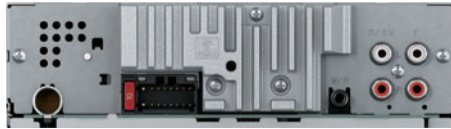

UNIVERSAL STEERING WHEEL CONTROL.

You can now use buttons on your car steering wheel to control certain car receiver functions.

Setup is simple. Just choose your car brand name in the receiver's PRESET setting interface to automatically ensure compatibility of your vehicle's original steering wheel controller with the system.

Main Specifications

CD PLAYER / MEDIA PLAYBACK SECTION	
D/A Converter : 24-bit	CD-R/CD-RW Compatible | WMA/MP3/WAV Playback | Media App Control: Iphone | Disc List | CD Text
TUNER SECTION	
Supertuner IIIID	24 Stations/6 Presets: 36 Stations | BSM (Best Station Memory) | RDS | Shortwave Tuner
AUDIO SECTION	
Built-in Amplifier: MOSFET 50 W x 4	Equalizer: 5-Band GEQ | Advanced Sound Retriever | Bass Boost | Loudness: 3-Mode
Selectable Fader	Crossover Network: HPF/LPF | Subwoofer Control | RCA Preouts: 2 (2 V)
BLUETOOTH / IPOD / SD MEMORY CARD / USB CONTROL	
USB Direct Control For iPod / iPhone & Certain Android Phones	USB Port : Front
MIXTRAX SECTION	
Mixtrax EZ	Compatible Source: iPod USB | Short Playback mode | Sound effect | MIXTRAX App control | Flashing colour
GENERAL	
Aux Inputs (3.5 mm mini jack): Front	Display off Mode | Display with LED Backlight: VA LCD 2 line | Anti-Dust Design | Spectrum Analyzer
Level Indicator	Remote Control | Rotary Volume Control | Wired Remote Input | Detachable Face Security | Color Customization
Universal steering wheel control	Illumination Effect | Illumination Line | Illumination Timer

Rear Panel

Accessories

For more information please visit
www.pioneer-mea.com

Year of Release: 2016

Pioneer, Gulf Free Zone Dubai, U.A.E.
Tel: +971 4 8815756, Fax 8816414
Email: support@pioneer-uae.com
www.pioneer-mea.com

Corporate web : www.pioneer.jp