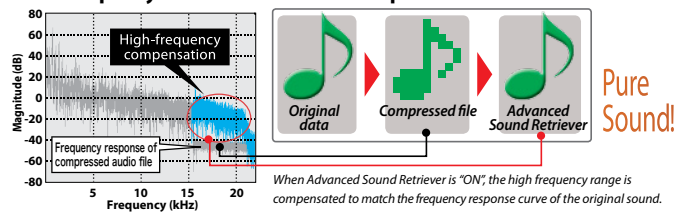

Sound quality deterioration due to compressed audio file