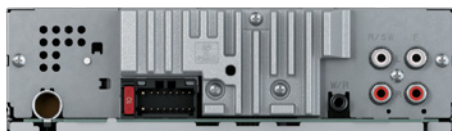

Anti-Dust Design

Pioneer heat release structure can reduce ventilation holes & clearance gaps. The results are optimally efficient heat dissipation and prevention of entry of dust that can cause malfunction.

*The effect might change depending on the environment of the car.

Anti-Dust Structure Image

Higher Reliability

ADVANCE SOUND RETRIEVER

Hear the detail, warmth and clarity, the way the artist intended it, from all of your highly compressed MP3 and WMA files stored on USB device, iPod*, Android** phone and portable media players. By restoring data (especially higher frequencies) that tend to get lost in the digital compression process, Pioneer's Advanced Sound Retriever technology enhances audio reproduction nearly all the way up to 20 kHz frequencies.

Sound quality deterioration due to compressed audio file

UNIVERSAL STEERING WHEEL CONTROL.

You can now use buttons on your car steering wheel to control certain car receiver functions.

Setup is simple. Just choose your car brand name in the receiver's PRESET setting interface to automatically ensure compatibility of your vehicle's original steering wheel controller with the system.

Main Specifications