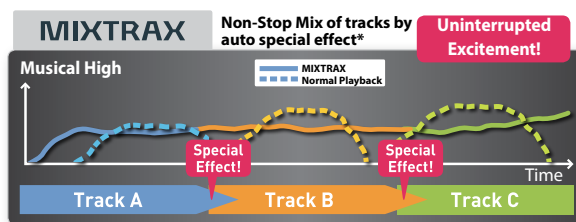

Audio Receiver with MIXTRAX, and Direct Control for iPod/iPhone and Certain Android Phones

Key Selling Point

- Non-Stop Mix Play makes it quick and easy to enjoy simple, seamless music sequencing.
- Cool Flashing Color livens up the cabin with light pulsing to the beat of the music.
- Color Customization lets user match a receiver to car cabin and dash.
- Cool, sleek panel is designed to incorporate VA LCD display and fit perfectly in a 200 mm wide 2-DIN space in the dash.

MIXTRAX

Main Features

- Universal steering wheel control
- WMA/MP3/WAV Playback
- Media App Control for Android
- Advanced Sound Retriever

iPod/iPhone Compatibility

Made for
iPhone 5s, iPhone 5c, iPhone 5
iPhone 4s
iPhone 4
iPhone 3GS
iPhone 3G
iPhone
iPod touch (1st, 2nd, 3rd, 4th, and 5th generation)
iPod classic
iPod with video
iPod nano (1st, 2nd, 3rd, 4th, 5th, 6th, and 7th generation)

Notes: Receiver may not operate other iPod or iPhone models. Compatibility with unit and operations may vary depending on the software version. See page 92 for more details.

Technologies

MIXTRAX

Pioneer applied its unique expertise to keep car entertainment flowing smoothly without interruption, so you can experience the intimate euphoria of listening to music that sounds as if a club DJ is there playing it.