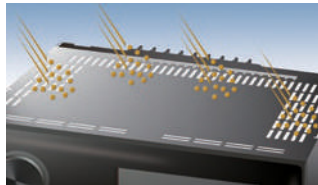

Anti-Dust Design

Pioneer heat release structure can reduce ventilation holes & clearance gaps. The results are optimally efficient heat dissipation and prevention of entry of dust that can cause malfunction.

*The effect might change depending on the environment of the car.

Anti-Dust Structure Image

Non-anti-dust design