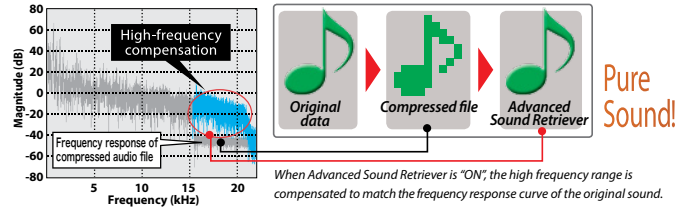

Sound quality deterioration due to compressed audio file