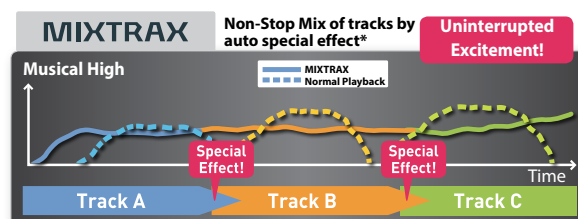

Main Features

- Bluetooth for Hands-Free Calling & Wireless Audio
- Siri Eyes Free
- Media App Control for Android
- Advanced Sound Retriever for Bluetooth Wireless Audio

iPod/iPhone Compatibility

Made for
iPhone 5s, iPhone 5c, iPhone 5
iPhone 4s
iPhone 4
iPhone 3GS
iPhone 3G
iPhone
iPod touch (1st, 2nd, 3rd, 4th, and 5th generation)
iPod classic
iPod with video
iPod nano (1st, 2nd, 3rd, 4th, 5th, 6th, and 7th generation)

Notes: Receiver may not operate other iPod or iPhone models. Compatibility with unit and operations may vary depending on the software version. See page 92 for more details.

Technologies

MIXTRAX

Pioneer applied its unique expertise to keep car entertainment flowing smoothly without interruption, so you can experience the intimate euphoria of listening to music that sounds as if a club DJ is there playing it.