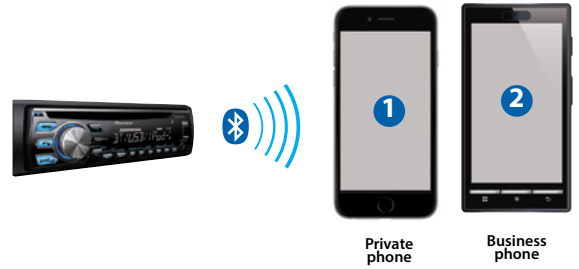

A Pioneer receiver with Built-in Bluetooth Wireless Technology not only makes Bluetooth hands-free function easy and safe to operate while driving — it also extends your enjoyment of wireless audio control and streaming.

Guest Mode

All Audio Receivers Compatible with Bluetooth

If a pairing is attempted while there are already three devices paired together, the receiver will proceed automatically to the deletion sequences and prompt you to delete a device.

ADVANCE SOUND RETRIEVER

Hear the detail, warmth and clarity, the way the artist intended it, from all of your highly compressed MP3 and WMA files stored on USB device, iPod*, Android** phone and portable media players. By restoring data (especially higher frequencies) that tend to get lost in the digital compression process, Pioneer's Advanced Sound Retriever technology enhances audio reproduction nearly all the way up to 20 kHz frequencies.