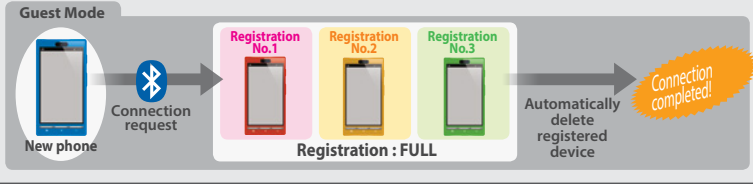

A Pioneer receiver with Built-in Bluetooth Wireless Technology not only makes Bluetooth hands-free function easy and safe to operate while driving — it also extends your enjoyment of wireless audio control and streaming.

Guest Mode

All Audio Receivers Compatible with Bluetooth

If a pairing is attempted while there are already three devices paired together, the receiver will proceed automatically to the deletion sequences and prompt you to delete a device.

ADVANCE SOUND RETRIEVER

Hear the detail, warmth and clarity, the way the artist intended it, from all of your highly compressed MP3 and WMA files stored on USB device, iPod*, Android** phone and portable media players. By restoring data (especially higher frequencies) that tend to get lost in the digital compression process, Pioneer's Advanced Sound Retriever technology enhances audio reproduction nearly all the way up to 20 kHz frequencies.