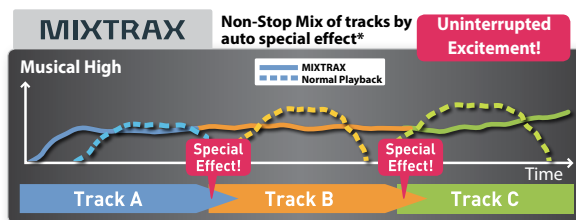

Key Selling Point

- Finely detailed Full Dot 3-Line LCD large display features lever key.
- Experience superior audio performance with Advanced Sound Retriever, 5-Band Graphic EQ, FLAC codec playback* and more.
- Music Browser for faster, simpler song search and selection.

Main Features

- Universal steering wheel control
- WMA/MP3/WAV Playback
- Media App Control for iPhone
- Advanced Sound Retriever

iPod/iPhone Compatibility

Made for
iPhone 5s, iPhone 5c, iPhone 5
iPhone 4s
iPhone 4
iPhone 3GS
iPhone 3G
iPhone
iPod touch (1st, 2nd, 3rd, 4th, and 5th generation)
iPod classic
iPod with video
iPod nano (1st, 2nd, 3rd, 4th, 5th, 6th, and 7th generation)

Notes: Receiver may not operate other iPod or iPhone models. Compatibility with unit and operations may vary depending on the software version. See page 92 for more details.

Technologies

MIXTRAX

Pioneer applied its unique expertise to keep car entertainment flowing smoothly without interruption, so you can experience the intimate euphoria of listening to music that sounds as if a club DJ is there playing it.