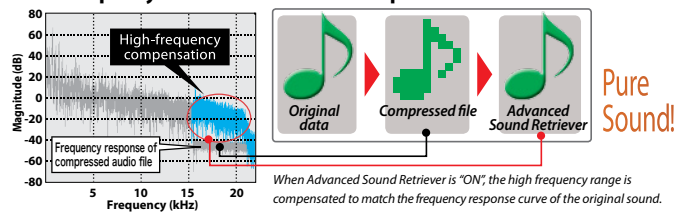

Sound quality deterioration due to compressed audio file