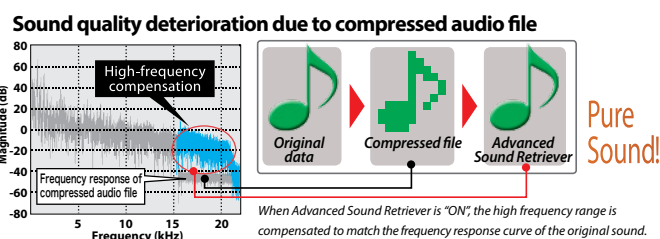

ADVANCE SOUND RETRIEVER

Hear the detail, warmth and clarity, the way the artist intended it, from all of your highly compressed MP3 and WMA files stored on USB device, iPod®, Android** phone and portable media players. By restoring data (especially higher frequencies) that tend to get lost in the digital compression process, Pioneer's Advanced Sound Retriever technology enhances audio reproduction nearly all the way up to 20 kHz frequencies.