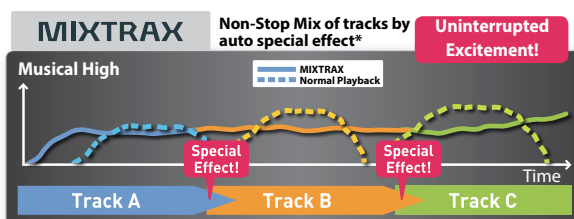

Key Selling Point

- Simple, seamless music connection makes it quick and easy to enjoy Non-Stop Mix Play.
- Allows flexible adjustment of illumination and color using Color Customization, Brightness Setting and Dimmer Setting.
- Shallow chassis depth allows for more flexibility in installation.
- Lever Key gives a driver more assured operability and smoother control of various functions and settings.

Notes: Receiver may not operate other iPod or iPhone models. Compatibility with unit and operations may vary depending on the software version.
See page 92 for more details.

Technologies

MIXTRAX

Pioneer applied its unique expertise to keep car entertainment flowing smoothly without interruption, so you can experience the intimate euphoria of listening to music that sounds as if a club DJ is there playing it.