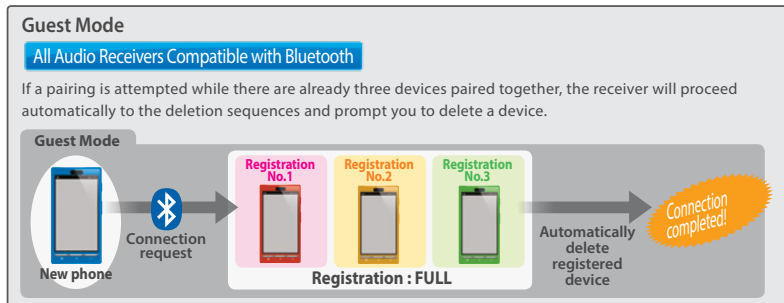

For iPhone and iPod: All Audio Receivers Compatible with iPod and iPhone

For Android Phone: All Audio Receivers Compatible with Certain Android Phones

- Use music apps stored in your iPod, iPhone or Android phone for listening through the car speakers.
- Fast forward and reverse can be operated through the receiver.
- Media App Control boots up as a music source for quicker access to iPod, iPhone or Android phone app control.

Bluetooth®

A Pioneer receiver with Built-in Bluetooth Wireless Technology not only makes Bluetooth hands-free function easy and safe to operate while driving — it also extends your enjoyment of wireless audio control and streaming.