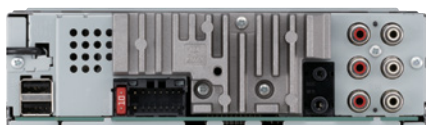

Rear Panel

Accessories

For more information please visit www.pioneer-mea.com

Year of Release: 2016

Pioneer, Gulf Free Zone Dubai, U.A.E.

Tel: +971 4 8815756, Fax 8816414

Email: support@pioneer-uae.com

www.pioneer-mea.com

Corporate web : www.pioneer.jp