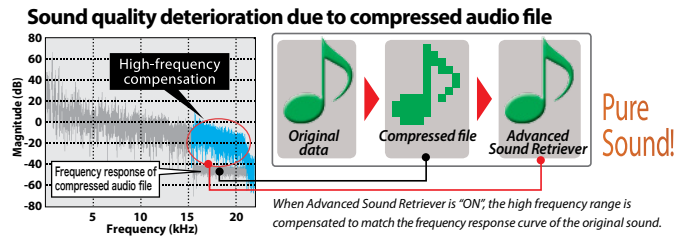

ADVANCE SOUND RETRIEVER

Hear the detail, warmth and clarity, the way the artist intended it, from all of your highly compressed MP3 and WMA files stored on USB device, iPod*, Android** phone and portable media players. By restoring data (especially higher frequencies) that tend to get lost in the digital compression process, Pioneer's Advanced Sound Retriever technology enhances audio reproduction nearly all the way up to 20 kHz frequencies.