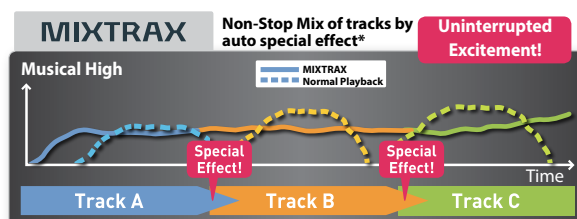

Speaker Specifications

Size	6" x 9"	16 cm
Max. Music Power (Nominal)	230 W (30 W)	200 W (25 W)
Frequency Response	28 Hz to 32 kHz	31 Hz to 16 kHz
Sensitivity (1 W/1 m)	88 dB	88 dB
Impedance	4 Ω	4 Ω
Mounting Depth	66.3 mm	41 mm
Cut-Out Dimensions	153 mm x 222 mm	ø128 mm

Technologies

MIXTRAX

Pioneer applied its unique expertise to keep car entertainment flowing smoothly without interruption, so you can experience the intimate euphoria of listening to music that sounds as if a club DJ is there playing it.