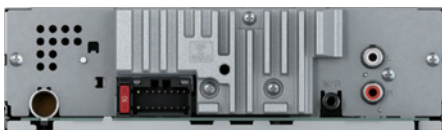

ADVANCE SOUND RETRIEVER

Hear the detail, warmth and clarity, the way the artist intended it, from all of your highly compressed MP3 and WMA files stored on USB device, iPod*, Android** phone and portable media players. By restoring data (especially higher frequencies) that tend to get lost in the digital compression process, Pioneer's Advanced Sound Retriever technology enhances audio reproduction nearly all the way up to 20 kHz frequencies.

UNIVERSAL STEERING WHEEL CONTROL.

You can now use buttons on your car steering wheel to control certain car receiver functions.

Setup is simple. Just choose your car brand name in the receiver's PRESET setting interface to automatically ensure compatibility of your vehicle's original steering wheel controller with the system.

Main Specifications

CD PLAYER / MEDIA PLAYBACK SECTION	
D/A Converter : 24-bit	WMA/MP3/WAV Playback | CD-R/CD-RW Compatible | CD Text | Disc List
TUNER SECTION	
Supertuner III D	24 Stations/6 Presets: 36 Stations | BSM (Best Station Memory) | RDS | Shortwave Tuner
AUDIO SECTION	
Built-in Amplifier: MOSFET 50 W x 4	Equalizer: 5-Band GEQ | Advanced Sound Retriever | Bass Boost
Loudness: 3-Mode	Selectable Fader | Crossover Network: HPF/LPF | Subwoofer Control | RCA Preouts : 1 (2 V)
BLUETOOTH / IPOD / SD MEMORY CARD / USB CONTROL	
USB Direct Control For Certain Android Phones	USB Port:Front
MIXTRAX SECTION	
Mixtrax EZ	Compatible Source: USB | Short Playback mode | Sound Effect
GENERAL	
Aux Inputs (3.5 mm mini jack): Front	Detachable Face Security | Display off Mode | Display with LED Backlight: VA LCD (1 Line)
Illumination Timer	Spectrum Analyzer | Level Indicator | Remote Control | Rotary Volume Control | Wired Remote Input
Universal steering wheel control	Anti-Dust Design

Rear Panel

Accessories