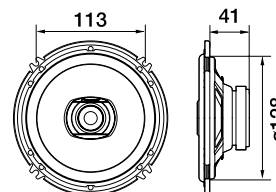

MIXTRAX

Speaker Specifications

Size	16 cm
Max. Music Power (Nominal)	200 W (25 W)
Frequency Response	31 Hz to 16 kHz
Sensitivity (1 W/1 m)	88 dB
Impedance	4 Ω
Mounting Depth	41 mm
Cut-Out Dimensions	ø128 mm