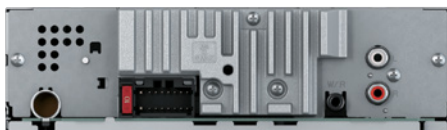

ADVANCE SOUND RETRIEVER

Hear the detail, warmth and clarity, the way the artist intended it, from all of your highly compressed MP3 and WMA files stored on USB device, iPod*, Android** phone and portable media players. By restoring data (especially higher frequencies) that tend to get lost in the digital compression process, Pioneer's Advanced Sound Retriever technology enhances audio reproduction nearly all the way up to 20 kHz frequencies.

UNIVERSAL STEERING WHEEL CONTROL.

You can now use buttons on your car steering wheel to control certain car receiver functions.

Setup is simple. Just choose your car brand name in the receiver's PRESET setting interface to automatically ensure compatibility of your vehicle's original steering wheel controller with the system.

Main Specifications

CD PLAYER / MEDIA PLAYBACK SECTION	
D/A Converter: 24-bit	WMA/MP3/WAV Playback | CD-R/CD-RW Compatible | CD Text | Disc List
TUNER SECTION	
Supertuner III D	24 Stations/6 Presets: 36 Stations | BSM (Best Station Memory) | RDS | Shortwave Tuner
AUDIO SECTION	
Built-in Amplifier: MOSFET 50 W x 4	Equalizer: 5-Band GEQ | Advanced Sound Retriever | Bass Boost
Loudness: 3-Mode	Selectable Fader | Crossover Network: HPF/LPF | Subwoofer Control | RCA Preouts: 1 (2 V)
BLUETOOTH / IPOD / SD MEMORY CARD / USB CONTROL	
USB Direct Control For Certain Android Phones	USB Port: Front
MIXTRAX SECTION	
Mixtrax EZ	Compatible Source: USB | Short Playback mode | Sound Effect
GENERAL	
Aux Inputs (3.5 mm mini jack): Front	Detachable Face Security | Display off Mode | Display with LED Backlight: VA LCD (1 Line)
Illumination Timer	Spectrum Analyzer | Level Indicator | Remote Control | Rotary Volume Control | Wired Remote Input
Universal steering wheel control	Anti-Dust Design

Rear Panel

Accessories