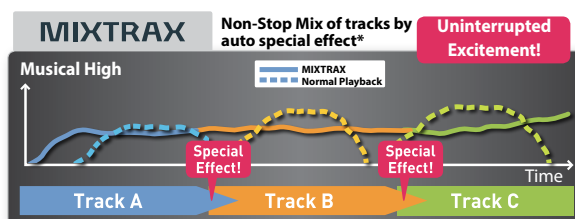

Technologies

MIXTRAX

Pioneer applied its unique expertise to keep car entertainment flowing smoothly without interruption, so you can experience the intimate euphoria of listening to music that sounds as if a club DJ is there playing it.

* Depending on the file/song, sound effects may not be enabled for adding.

ADVANCE SOUND RETRIEVER

Hear the detail, warmth and clarity, the way the artist intended it, from all of your highly compressed MP3 and WMA files stored on USB device, iPod*, Android** phone and portable media players. By restoring data (especially higher frequencies) that tend to get lost in the digital compression process, Pioneer's Advanced Sound Retriever technology enhances audio reproduction nearly all the way up to 20 kHz frequencies.