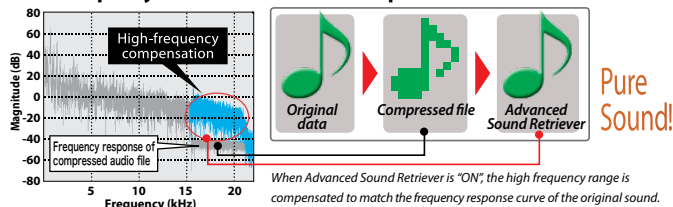

ADVANCE SOUND RETRIEVER

Hear the detail, warmth and clarity, the way the artist intended it, from all of your highly compressed MP3 and WMA files stored on USB device, iPod*, Android** phone and portable media players. By restoring data (especially higher frequencies) that tend to get lost in the digital compression process, Pioneer's Advanced Sound Retriever technology enhances audio reproduction nearly all the way up to 20 kHz frequencies.

Anti-Dust Design

Pioneer heat release structure can reduce ventilation holes & clearance gaps. The results are optimally efficient heat dissipation and prevention of entry of dust that can cause malfunction.

*The effect might change depending on the environment of the car.

Sound quality deterioration due to compressed audio file