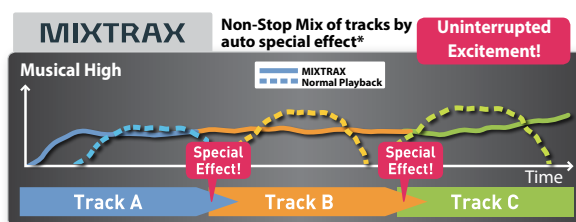

Main Features

- Pioneer ARC (Android)
- Direct Control for Certain Android Phones (USB)
- Media App Control for Android
- Multi-Language Display

Technologies

MIXTRAX

Pioneer applied its unique expertise to keep car entertainment flowing smoothly without interruption, so you can experience the intimate euphoria of listening to music that sounds as if a club DJ is there playing it.

* Depending on the file/song, sound effects may not be enabled for adding.

For Android Phone: All Audio Receivers Compatible with Certain Android Phones

- Use music apps stored in your iPod, iPhone or Android phone for listening through the car speakers.
- Fast forward and reverse can be operated through the receiver.
- Media App Control boots up as a music source for quicker access to iPod, iPhone or Android phone app control.

ADVANCE SOUND RETRIEVER

Hear the detail, warmth and clarity, the way the artist intended it, from all of your highly compressed MP3 and WMA files stored on USB device, iPod*, Android** phone and portable media players. By restoring data (especially higher frequencies) that tend to get lost in the digital compression process, Pioneer's Advanced Sound Retriever technology enhances audio reproduction nearly all the way up to 20 kHz frequencies.