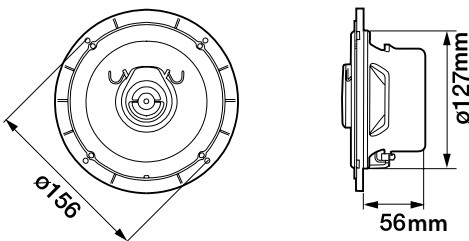

Dimension

For more information please visit
www.pioneer-mea.com

Year of Release: 2016

Pioneer, Gulf Free Zone Dubai, U.A.E.
Tel: +971 4 8815756, Fax 8816414
Email: support@pioneer-uae.com
www.pioneer-mea.com

Corporate web : www.pioneer.jp