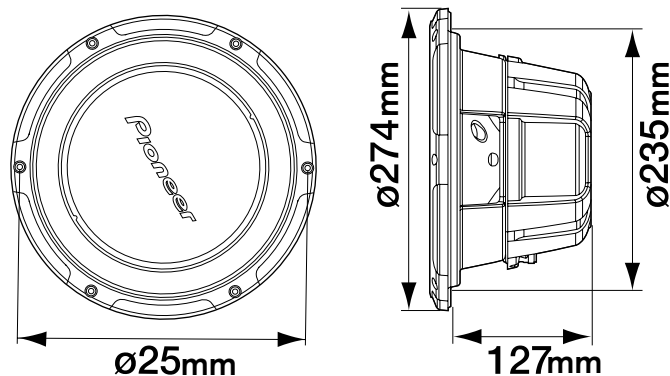

Champion series

25 cm (10") Component Subwoofer

1,100 W MAX.

Key Selling Point

- Extreme performance derives from Pioneer's Championship-winning SPL subwoofers.
- The versatile subwoofer lineup provides for various types of installation.

Main Specifications

Max. Music Power	1,100W
Nominal Music Power	250W
Frequency Response	20hz to 220hz
Sensitivity	93 dB
Impedance	4Ω
Size	25cm

Dimension

For more information please visit
www.pioneer-mea.com

Year of Release: 2016

Pioneer, Gulf Free Zone Dubai, U.A.E.
Tel: +971 4 8815756, Fax 8816414
Email: support@pioneer-uae.com
www.pioneer-mea.com

Corporate web : www.pioneer.jp