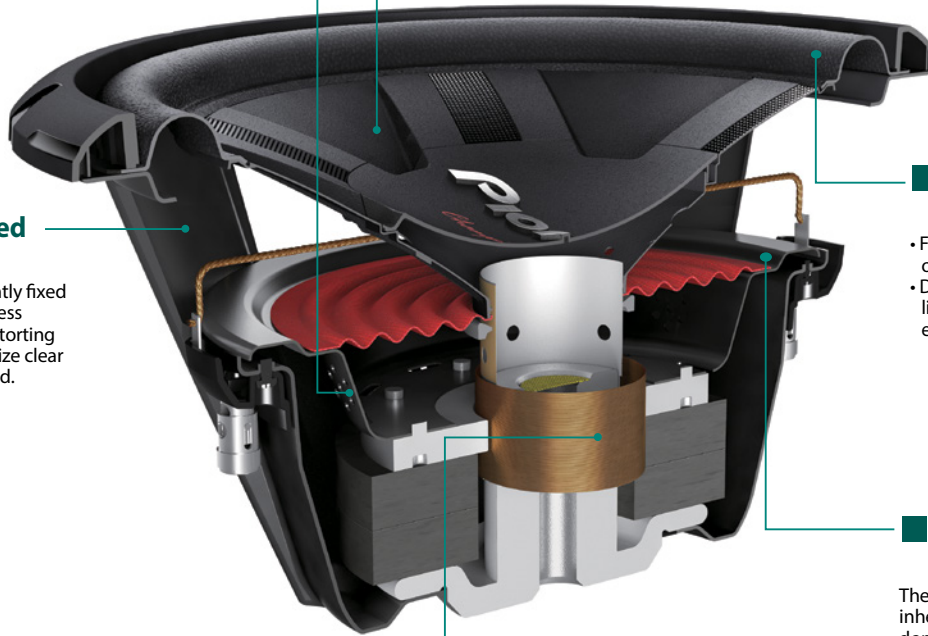

Subwoofer Technology

Air Vent

The movement of air within the subwoofer is smoothly channeled for optimal ventilation to ensure a quick response and clear reproduction of bass.

IMPP Composite Cone

An extremely rigid yet lightweight cone is vital to prevent cone failure at high sound pressure levels. Pioneer's IMPP Composite Cones meet this need perfectly. CAE (computer-aided engineering) has been applied to create a surface spoke design that ensures high durability and rigidity of the cone.

Fully Enclosed Basket

Magnetic circuit is tightly fixed to the basket to suppress undesirable sound-distorting recoil to the cone, realize clear and punchy bass sound.

Dual-Layer Elastic Polymer Surround

- Features the world's first technology of its kind.
- Dramatically improves durability and lightness, for superior response, especially for louder volume.

Independent Spider Holder

The TS-W261D4 has a feature inherited from Pioneer's competition-dominating SPL subwoofer—an independent spider holder that is separate from the basket. By preventing propagation of spider vibration through the basket to the cone, this structure improves high transient and linearity of excursion, enhances clarity of sound reproduction.

Copper Voice Coil with Aluminum Former

Aluminum former improves heat dissipation.