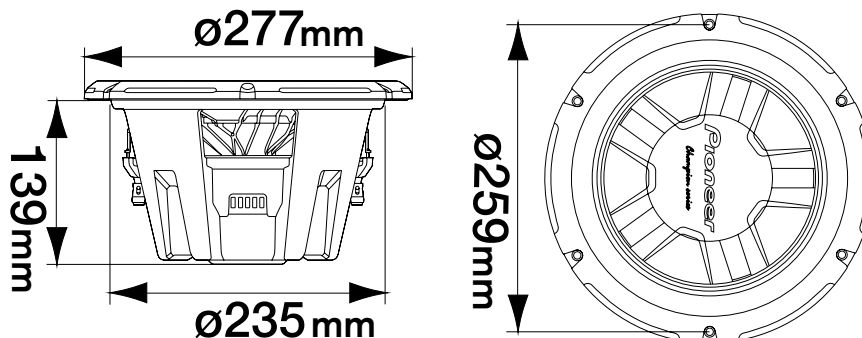

Dimension

For more information please visit
www.pioneer-mea.com

Year of Release: 2016

Pioneer, Gulf Free Zone Dubai, U.A.E.
Tel: +971 4 8815756, Fax 8816414
Email: support@pioneer-uae.com
www.pioneer-mea.com

Corporate web : www.pioneer.jp

884938266864