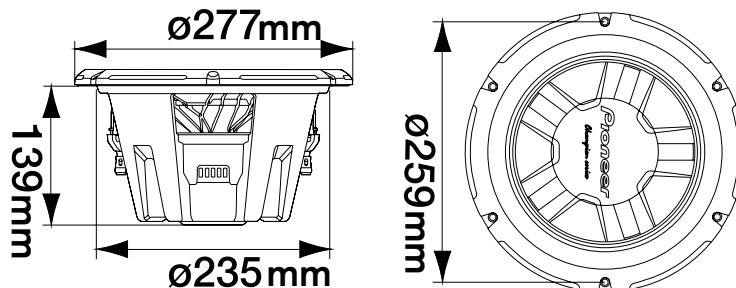

Dimension

For more information please visit www.pioneer-mea.com

Year of Release: 2016

Pioneer, Gulf Free Zone Dubai, U.A.E.
Tel: +971 4 8815756, Fax 8816414
Email: support@pioneer-uae.com
www.pioneer-mea.com

Corporate web : www.pioneer.jp

884938266888