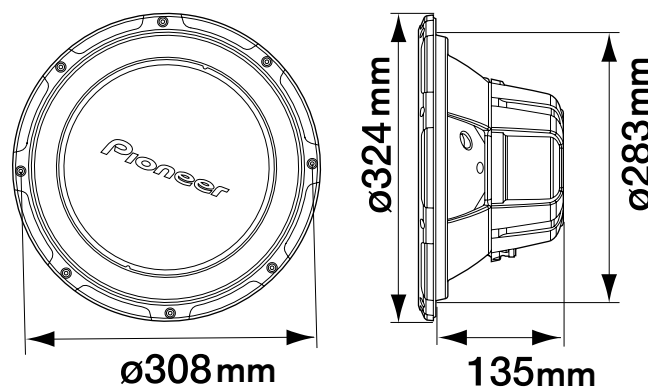

Dimension

For more information please visit
www.pioneer-mea.com

Year of Release: 2016

Pioneer, Gulf Free Zone Dubai, U.A.E.
Tel: +971 4 8815756, Fax 8816414
Email: support@pioneer-uae.com
www.pioneer-mea.com

Corporate web : www.pioneer.jp

4988028143502