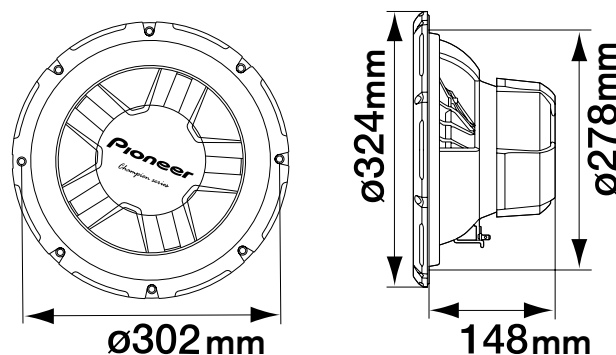

Dimension

For more information please visit
www.pioneer-mea.com

Year of Release: 2016

Pioneer, Gulf Free Zone Dubai, U.A.E.
Tel: +971 4 8815756, Fax 8816414
Email: support@pioneer-uae.com
www.pioneer-mea.com

Corporate web : www.pioneer.jp

884938266901