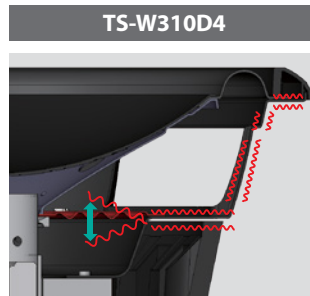

Subwoofer Technology

Air Vent

The movement of air within the subwoofer is smoothly channeled for optimal ventilation to ensure a quick response and clear reproduction of bass.

Fully Enclosed Basket

Magnetic circuit is tightly fixed to the basket to suppress undesirable sound-distorting recoil to the cone, realize clear and punchy bass sound.

4-Layer Copper Voice Coil with Aluminum Former

Aluminum former improves heat dissipation.

IMPP Composite Cone

An extremely rigid yet lightweight cone is vital to prevent cone failure at high sound pressure levels. Pioneer's IMPP Composite Cones meet this need perfectly. CAE (computer-aided engineering) has been applied to create a surface spoke design that ensures high durability and rigidity of the cone.

Dual-Layer Elastic Polymer Surround

- Features the world's first technology of its kind.
- Dramatically improves durability and lightness, for superior response, especially for louder volume.

Independent Spider Holder

The TS-W311D4 has a feature inherited from Pioneer's competition-dominating SPL subwoofer—an independent spider holder that is separate from the basket. By preventing propagation of spider vibration through the basket to the cone, this structure improves high transient and linearity of excursion, enhances clarity of sound reproduction.

High Linearity!

Dimension

For more information please visit
www.pioneer-mea.com

Year of Release: 2016

Pioneer, Gulf Free Zone Dubai, U.A.E.
Tel: +971 4 8815756, Fax 8816414
Email: support@pioneer-uae.com
www.pioneer-mea.com

Corporate web : www.pioneer.jp

88493826692