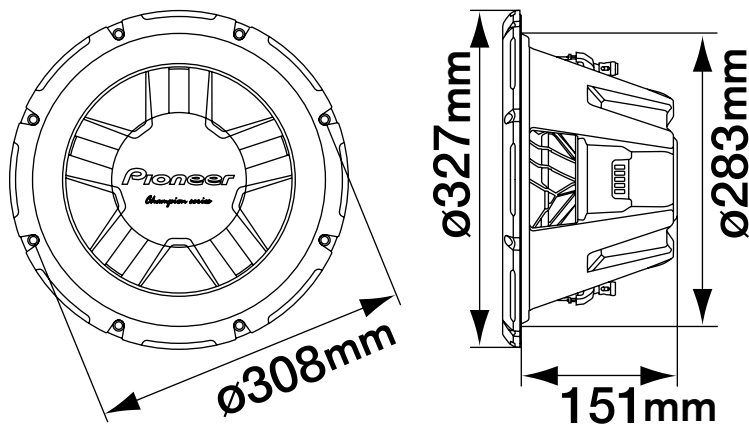

Dimension

For more information please visit
www.pioneer-mea.com

Year of Release: 2016

Pioneer, Gulf Free Zone Dubai, U.A.E.
Tel: +971 4 8815756, Fax 8816414
Email: support@pioneer-uae.com
www.pioneer-mea.com

Corporate web : www.pioneer.jp

88493826692