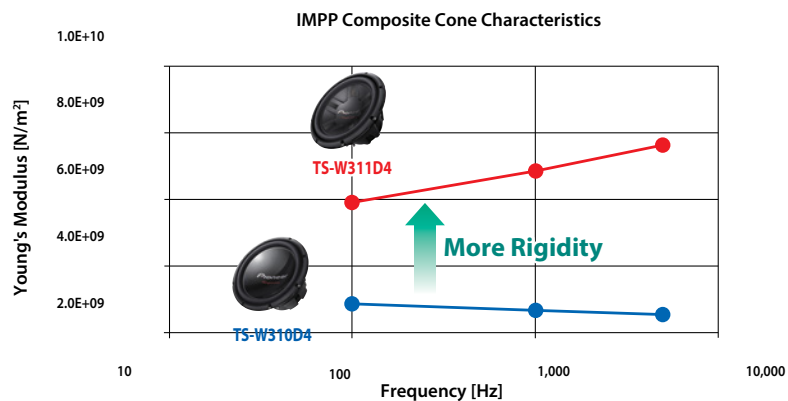

1,400 W MAX.

Champion series
30 cm (12") Champion Series Subwoofers

Key Selling Point

- Extreme performance derives from Pioneer's Championship-winning SPL subwoofers.
- The versatile subwoofer lineup provides for various types of installation.

Main Specifications

Max. Music Power	1400 W
Nominal Music Power	400 W
Frequency Response	20 Hz to 125 Hz
Sensitivity	95dB
Impedance	4Ωx2
Size	30 cm

Subwoofer Technology

Air Vent

The movement of air within the subwoofer is smoothly channeled for optimal ventilation to ensure a quick response and clear reproduction of bass.

Fully Enclosed Basket

Magnetic circuit is tightly fixed to the basket to suppress undesirable sound-distorting recoil to the cone, realize clear and punchy bass sound.

4-Layer Copper Voice Coil with Aluminum Former