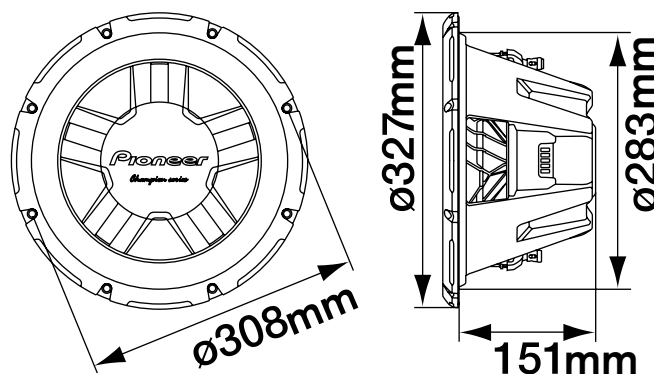

Dimension

For more information please visit
www.pioneer-mea.com

Year of Release: 2016

Pioneer, Gulf Free Zone Dubai, U.A.E.
Tel: +971 4 8815756, Fax 8816414
Email: support@pioneer-uae.com
www.pioneer-mea.com

Corporate web : www.pioneer.jp

884938266963