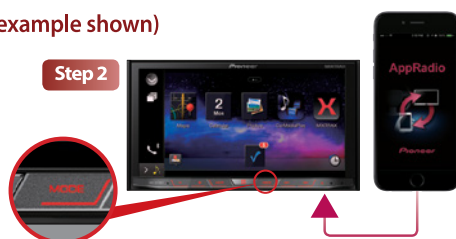

### How to Use AppRadio Mode

AppRadio Mode (iPhone connectivity example shown)

Step 1

Install the AppRadio app and other 3rd party apps to your iPhone.

Step 2

After launching the app, connect your iPhone to the receiver using the AppRadio Mode compatible cable. Pressing the "MODE" button lets you change to the AppRadio Mode's Home display screen.

Step 3

Through the display of the AV receiver, you can fully control apps compatible with AppRadio Mode.