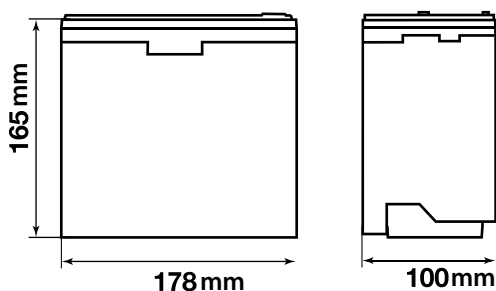

Dimensions