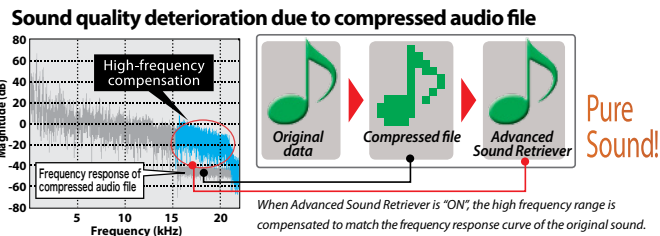

ADVANCE SOUND RETRIEVER

Hear the detail, warmth and clarity, the way the artist intended it, from all of your highly compressed MP3 and WMA files stored on USB device, iPod®, Android** phone and portable media players. By restoring data (especially higher frequencies) that tend to get lost in the digital compression process, Pioneer's Advanced Sound Retriever technology enhances audio reproduction nearly all the way up to 20 kHz frequencies.