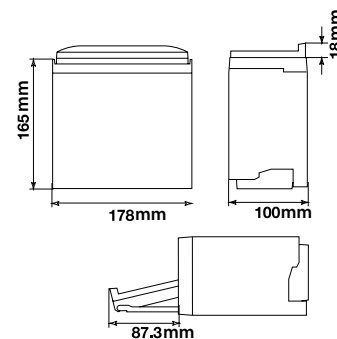

Dimensions

For more information please visit
www.pioneer-mea.com

Year of Release: 2016

Pioneer, Gulf Free Zone Dubai, U.A.E.
Tel: +971 4 8815756, Fax 8816414
Email: support@pioneer-uae.com
www.pioneer-mea.com

Corporate web : www.pioneer.jp