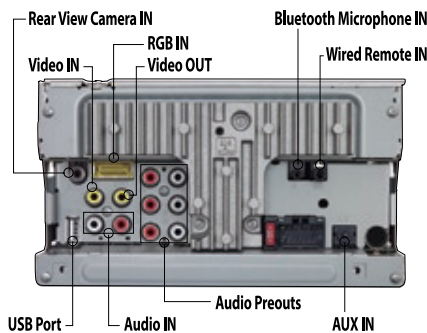

AppRadio MODE

With App Radio Mode, Pioneer has taken the technology from our revolutionary, game-changing App Radio and placed it in the AVH-X8750BT, so you can experience control of compatible Smartphone apps directly on your dash. When connected to an iPhone 6 Plus, iPhone 6, iPhone 5s, iPhone 5c, iPhone 5, iPhone 4s, iPhone4 or compatible Android smartphone with the correct interface cable (sold separately) and loaded with Pioneer's free App Radio application, you can enjoy full on-screen access and control of your contacts, calendar, maps, and more.

ADVANCE SOUND RETRIEVER

Hear more detail, warmth and clarity that the artist originally wanted you to hear from MP3, WMA and AAC files stored on your CD, USB Device, SD/SDHC Memory Card, iPod/iPhone, Android phone and portable media players. Pioneer's Advanced Sound Retriever technology benefits audio reproduction performance by enhancing data (especially high-frequency data) that tends to get lost in the digital compression process.

Bluetooth®

Bluetooth Wireless Technology makes hands-free operation comfortable and safe while driving.

MIXTRAX

Enjoy your beats in an automatic non-stop mix or prepare mixes with the software or app. Mixtrax creates non-stop mixes of your tunes so you can hear your music a whole new way. It breathes new life into the music you already know well and makes the time you spend listening to music even more special. The experience that will change the way you listen to music begins here.

MirrorLink™

By using the optional cable CD-MU200, you can directly access music, maps, and contacts on select MirrorLink™ certified devices via USB directly from the receiver's touchscreen.

Main Specifications