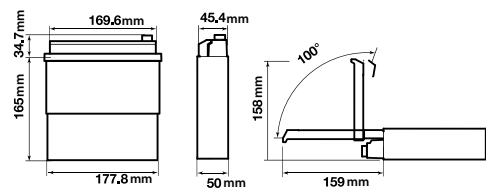

Dimensions