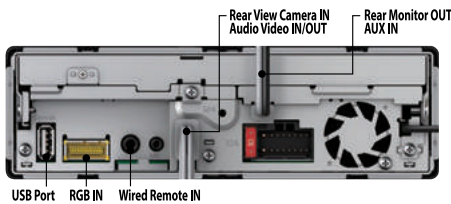

AppRadio MODE

With App Radio Mode, Pioneer has taken the technology from our revolutionary, game-changing App Radio and placed it in the AVH-X8750BT, so you can experience control of compatible Smartphone apps directly on your dash. When connected to an iPhone 6 Plus, iPhone 6, iPhone 5s, iPhone 5c, iPhone 5, iPhone 4s, iPhone4 or compatible Android smartphone with the correct interface cable (sold separately) and loaded with Pioneer's free App Radio application, you can enjoy full on-screen access and control of your contacts, calendar, maps, and more.

ADVANCE SOUND RETRIEVER

Hear more detail, warmth and clarity that the artist originally wanted you to hear from MP3, WMA and AAC files stored on your CD, USB Device, SD/SDHC Memory Card, iPod/iPhone, Android phone and portable media players. Pioneer's Advanced Sound Retriever technology benefits audio reproduction performance by enhancing data (especially high-frequency data) that tends to get lost in the digital compression process.

MirrorLink™

By using the optional cable CD-MU200, you can directly access music, maps, and contacts on select MirrorLink™ certified devices via USB directly from the receiver's touchscreen.

Main Specifications