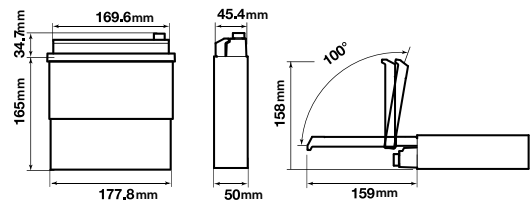

Dimintions