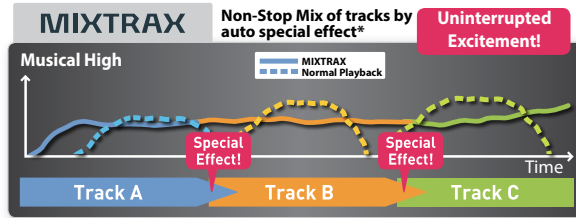

AppRadio MODE

With App Radio Mode, Pioneer has taken the technology from our revolutionary, game-changing App Radio and placed it in the AVH-X8750BT, so you can experience control of compatible Smartphone apps directly on your dash. When connected to an iPhone 6 Plus, iPhone 6, iPhone 5s, iPhone 5c, iPhone 5, iPhone 4s, iPhone4 or compatible Android smartphone with the correct interface cable (sold separately) and loaded with Pioneer's free App Radio application, you can enjoy full on-screen access and control of your contacts, calendar, maps, and more.

MIXTRAX

Enjoy your beats in an automatic non-stop mix or prepare mixes with the software or app. Mixtrax creates non-stop mixes of your tunes so you can hear your music a whole new way. It breathes new life into the music you already know well and makes the time you spend listening to music even more special. The experience that will change the way you listen to music begins here.

* Depending on the file/song, sound effects may not be enabled for adding.

Main Specifications

DISPLAY SECTION	
Screen Size / Aspect Ratio : 7" W / 16: 9	Resolution: WVGA(800x480) | LED Backlight | Touch Panel Operation | Selected Angle Setting
Background Picture and Video : 5BGP,2BGV	Spectrum Analyzer | Motorized Display | Last Angle Memory
MEDIA PLAYBACK SECTION	
CD-R/RW, DVD-R/RW Compatible	DVD Video Playback | Music CD Playback | Video CD Playback | MP3/WMA/iTunes AAC Playback: DVD/CD/USB
Divx Video File Playback: DVD/CD	MPEG-4 Playback: DVD/CD/USB | H.264/MKV/FLV Video Playback: USB | WAV/FLAC Audio Playback: USB | Linear PCM Decoder
Dolby Digital Decoder	D/A Converter: 96 kHz/24bit | DVD Chapter / Title / Time Direct Search | DVD Auto Play | VCD Playback Control | Repeat (Disc / Track)
TUNER SECTION	
Supertuner IIID	24 Stations/ 6 Presets | BSM (Best Station Memory) | Local Seek Tuning | RDS
AUDIO SECTION	
Built-in Amplifier: MOSFET 50 W x 4	Crossover network: HPF/LPF | Equalizer: 13 Band Graphic | Subwoofer control
Advanced Sound Retriever	Auto EQ (CD-MC20 Required) | Hi-Volt RCA Preouts: 3(4V)
BLUETOOTH / IPOD / SD MEMORY CARD / USB CONTROL	
Built-in Bluetooth	Direct control for iPod/iPhone: USB | Direct control for Certain Android Phones: USB | Link Search
USB Port: Rear	App radio mode: Iphone/Android | App mode: Iphone
MIXTRAX	
Mixtrax	Mixtrax EZ | App Control
GENERAL	
Pioneer TV tuner ready	Aux Input (3.5 mm mini-jack): Rear (Audio/Video) | Rear-View Camera Input: Yes | Composite A/V Input: 1 (Audio/Video)
Composite Video Out put: 1	RGB Input | Color Customization: 5 Display colors; 112 Key colors | Detachable Face Security
Display Off Mode	Remote Control | Wired Remote Input | Learning Steering Wheel Control | Rotary Volume Control | Multi-Language Display