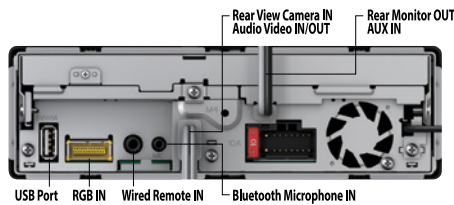

AppRadio MODE

With App Radio Mode, Pioneer has taken the technology from our revolutionary, game-changing App Radio and placed it in the AVH-X8750BT, so you can experience control of compatible Smartphone apps directly on your dash. When connected to an iPhone 6 Plus, iPhone 6, iPhone 5s, iPhone 5c, iPhone 5, iPhone 4s, iPhone4 or compatible Android smartphone with the correct interface cable (sold separately) and loaded with Pioneer's free App Radio application, you can enjoy full on-screen access and control of your contacts, calendar, maps, and more.

ADVANCE SOUND RETRIEVER

Hear more detail, warmth and clarity that the artist originally wanted you to hear from MP3, WMA and AAC files stored on your CD, USB Device, SD/SDHC Memory Card, iPod/iPhone, Android phone and portable media players. Pioneer's Advanced Sound Retriever technology benefits audio reproduction performance by enhancing data (especially high-frequency data) that tends to get lost in the digital compression process.

MIXTRAX

Enjoy your beats in an automatic non-stop mix or prepare mixes with the software or app. Mixtrax creates non-stop mixes of your tunes so you can hear your music a whole new way. It breathes new life into the music you already know well and makes the time you spend listening to music even more special. The experience that will change the way you listen to music begins here.

Bluetooth®

Bluetooth Wireless Technology makes hands-free operation comfortable and safe while driving.

Main Specifications