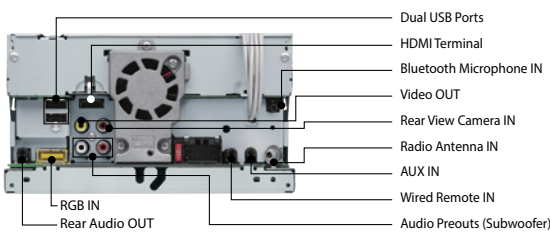

AppRadio MODE

With App Radio Mode, Pioneer has taken the technology from our revolutionary, game-changing App Radio and placed it in the AVH-X8750BT, so you can experience control of compatible Smartphone apps directly on your dash. When connected to an iPhone 6 Plus, iPhone 6, iPhone 5s, iPhone 5c, iPhone 5, iPhone 4s, iPhone4 or compatible Android smartphone with the correct interface cable (sold separately) and loaded with Pioneer's free App Radio application, you can enjoy full on-screen access and control of your contacts, calendar, maps, and more.

ADVANCE SOUND RETRIEVER

Hear more detail, warmth and clarity that the artist originally wanted you to hear from MP3, WMA and AAC files stored on your CD, USB Device, SD/SDHC Memory Card, iPod/iPhone, Android phone and portable media players. Pioneer's Advanced Sound Retriever technology benefits audio reproduction performance by enhancing data (especially high-frequency data) that tends to get lost in the digital compression process.

Bluetooth®

Bluetooth Wireless Technology makes hands-free operation comfortable and safe while driving.

MIXTRAX

Enjoy your beats in an automatic non-stop mix or prepare mixes with the software or app. Mixtrax creates non-stop mixes of your tunes so you can hear your music a whole new way. It breathes new life into the music you already know well and makes the time you spend listening to music even more special. The experience that will change the way you listen to music begins here.

MirrorLink™

By using the optional cable CD-MU200, you can directly access music, maps, and contacts on select MirrorLink™ certified devices via USB directly from the receiver's touchscreen.

Main Specifications