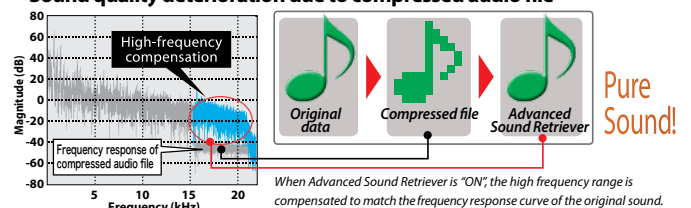

Technologies

VERSATILE MULTIMEDIA PLAYBACK

DivX playback from DVD and USB Devices

DIVX

ADVANCE SOUND RETRIEVER

Hear the detail, warmth and clarity, the way the artist intended it, from all of your highly compressed MP3 and WMA files stored on USB device, iPod*, Android** phone and portable media players. By restoring data (especially higher frequencies) that tend to get lost in the digital compression process, Pioneer's Advanced Sound Retriever technology enhances audio reproduction nearly all the way up to 20 kHz frequencies.

Sound quality deterioration due to compressed audio file

Main Specifications

DISPLAY SECTION	
LED Backlight	
MEDIA PLAYBACK SECTION	
Disc Capacity: 1 CD-R/RW, DVD-R/RW Compatible DVD Video Playback Music CD Playback Video CD Playback MP3/WMA/iTunes AAC Playback: DVD/CD/USB	
Divx Video File Playback: DVD/CD/USB MPEG-4 Playback: DVD/CD/USB Linear PCM Decoder Dolby Digital Decoder D/A Converter: 96 kHz/24bit	
DVD Chapter / Title / Time Direct Search DVD Auto Play VCD Playback Control Repeat (Disc / Track)	
TUNER SECTION	
Supertuner IIIID 24 Stations / 6 Presets BSM (Best Station Memory) Local Seek Tuning RDS	
AUDIO SECTION	
Built-in Amplifier: MOSFET 50 W x 4 EEQ (Easy EQ) Preset Equalizer Crossover network: LPF Equalizer: Bass/Mid/Treblec Subwoofer control	
Advanced Sound Retriever RCA Preouts: 2(2V)	
BLUETOOTH / IPOD / SD MEMORY CARD / USB CONTROL	
USB Port: Front	
GENERAL	
Aux Input (3.5 mm mini-jack): Front (Audio) Composite A/V Input: 1 (Audio) Composite Video Out put: 1 Detachable Face Security Rotary Volume Control	
Remote Control Wired Remote Input Learning Steering Wheel Control Rotary Volume Control	