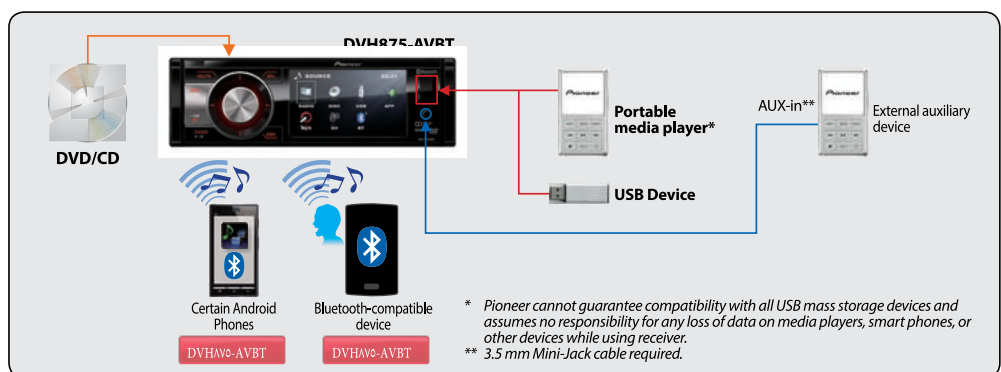

Technologies

VERSATILE MULTIMEDIA PLAYBACK

DivX playback from DVD and USB Devices

DIVX