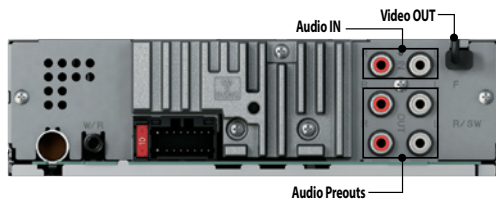

Main Specifications

DISPLAY SECTION	
LED Backlight	
MEDIA PLAYBACK SECTION	
Disc Capacity: 1 | CD-R/RW, DVD-R/RW Compatible | DVD Video Playback | Music CD Playback | Video CD Playback | MP3/WMA/iTunes AAC Playback: DVD/CD/USB	
Divx Video File Playback: DVD/CD/USB | MPEG-4 Playback: DVD/CD/USB | Linear PCM Decoder | Dolby Digital Decoder | D/A Converter: 96 kHz/24bit	
DVD Chapter / Title / Time Direct Search | DVD Auto Play | VCD Playback Control | Repeat (Disc / Track)	
TUNER SECTION	
Supertuner IIIID | 24 Stations / 6 Presets | BSM (Best Station Memory) | Local Seek Tuning | RDS	
AUDIO SECTION	
Built-in Amplifier: MOSFET 50 W x 4 | EEQ (Easy EQ) Preset Equalizer | Crossover network: LPF | Equalizer: Bass/Mid/Treblec | Subwoofer control	
Advanced Sound Retriever | RCA Preouts: 2(2V)	
BLUETOOTH / IPOD / SD MEMORY CARD / USB CONTROL	
USB Port: Front	
GENERAL	
Aux Input (3.5 mm mini-jack): Front (Audio) | Composite A/V Input: 1 (Audio) | Composite Video Out put: 1 | Detachable Face Security | Rotary Volume Control	
Remote Control | Wired Remote Input | Learning Steering Wheel Control | Rotary Volume Control	

Rear Panel