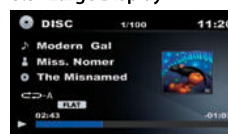

-3inch display