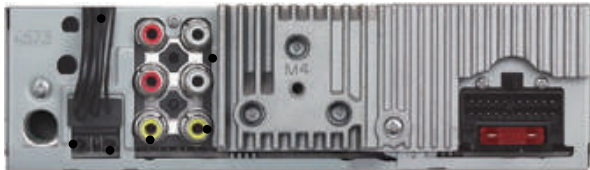

Main Specifications

DISPLAY SECTION

Screen Size / Aspect Ratio : 3.5" W/ 16:9 | Resolution: QVGA(480X240) | LED Backlight

MEDIA PLAYBACK SECTION

Disc Capacity: 1 | CD-R/RW, DVD-R/RW Compatible | DVD Video Playback | Music CD Playback | Video CD Playback

Divx Video File Playback: DVD/CD/USB | MPEG-4 Playback: DVD/CD/USB | Linear PCM Decoder | Dolby Digital Decoder | D/A Converter: 96 khz/24bit

DVD Chapter / Title / Time Direct Search | DVD Auto Play | VCD Playback Control | Repeat (Disc / Track) | MP3/WMA/iTunes AAC Playback: DVD/CD/USB (MP3/WMA)

TUNER SECTION

24 Stations/ 6 Presets | BSM (Best Station Memory) | Local Seek Tuning

AUDIO SECTION

Built-in Amplifier: MOSFET 50 W x 4 | EQ (Easy EQ) Preset Equalizer | Crossover network: LPF | Equalizer: Bass/Mid/Treble | Subwoofer control

RCA Preouts: 2(2V)

BLUETOOTH / IPOD / SD MEMORY CARD / USB CONTROL

USB Port: Front

GENERAL

Aux Input (3.5 mm mini-jack): Front (Audio/Video) | Rear-View Camera Input: Yes | Composite A/V Input: 1 (Audio/Video) | Multi-Language Display

RGB Input | Detachable Face Security | Learning Steering Wheel Control | Rotary Volume Control

Display Off Mode | Remote Control | Wired Remote Input

Rear Panel