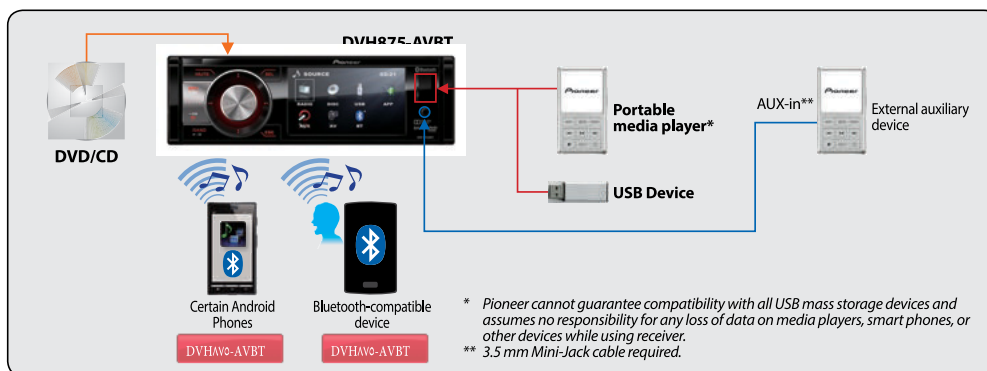

Technologies

Versatile Multimedia Playback

DivX playback from DVD and USB Devices

DivX

Large Full Color TFT Display

- The DVH-875AVBT include a built-in full color TFT display with excellent visibility and comfortable functionality operable with a range of information.
- Having a display built into the front panel makes it easy to enjoy video.

3.5W/3.0W

3.5" Large Display