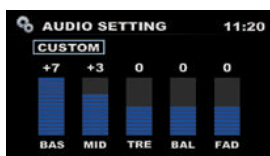

Audio Setting