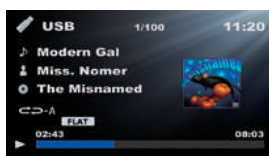

USB Playback