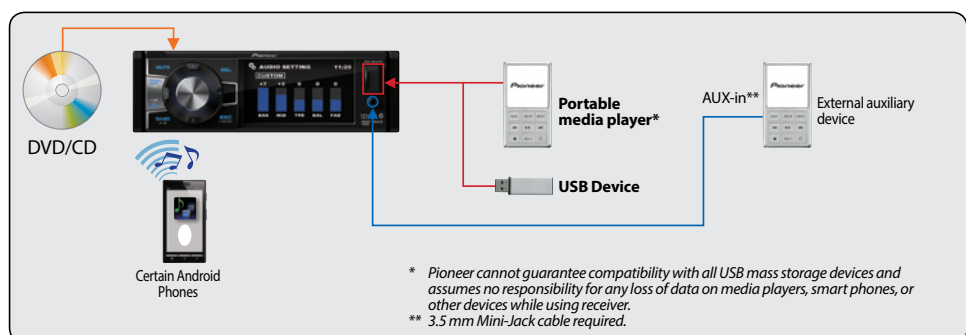

Technologies

Versatile Multimedia Playback

DivX playback from DVD and USB Devices