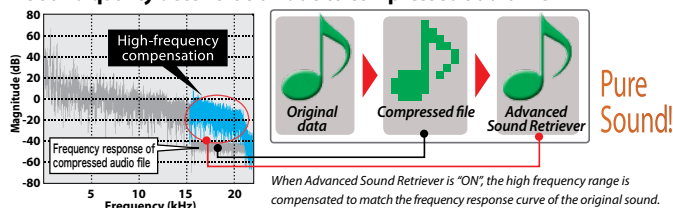

Sound quality deterioration due to compressed audio file