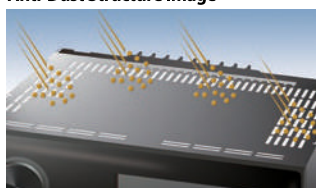

For iPhone and iPod: All Audio Receivers Compatible with iPod and iPhone

- Use music apps stored in your iPod, iPhone or Android phone for listening through the car speakers.
- Fast forward and reverse can be operated through the receiver.
- Media App Control boots up as a music source for quicker access to iPod, iPhone or Android phone app control.

Anti-Dust Design

Pioneer heat release structure can reduce ventilation holes & clearance gaps. The results are optimally efficient heat dissipation and prevention of entry of dust that can cause malfunction.

* The effect might change depending on the environment of the car.

Anti-Dust Structure Image

Non-anti-dust design