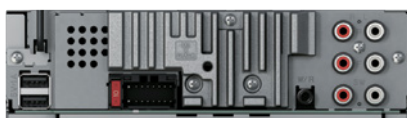

For iPhone and iPod: All Audio Receivers Compatible with iPod and iPhone

- Use music apps stored in your iPod, iPhone or Android phone for listening through the car speakers.
- Fast forward and reverse can be operated through the receiver.
- Media App Control boots up as a music source for quicker access to iPod, iPhone or Android phone app control.

Anti-Dust Design

Pioneer heat release structure can reduce ventilation holes & clearance gaps. The results are optimally efficient heat dissipation and prevention of entry of dust that can cause malfunction.

* The effect might change depending on the environment of the car.

Anti-Dust Structure Image

Higher Reliability

ADVANCE SOUND RETRIEVER

Hear the detail, warmth and clarity, the way the artist intended it, from all of your highly compressed MP3 and WMA files stored on USB device, iPod*, Android** phone and portable media players. By restoring data (especially higher frequencies) that tend to get lost in the digital compression process, Pioneer's Advanced Sound Retriever technology enhances audio reproduction nearly all the way up to 20 kHz frequencies.

Sound quality deterioration due to compressed audio file

Main Specifications