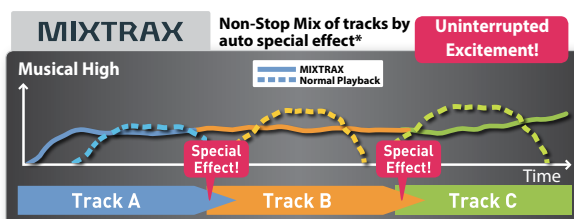

* Depending on the file/song, sound effects may not be enabled for adding.