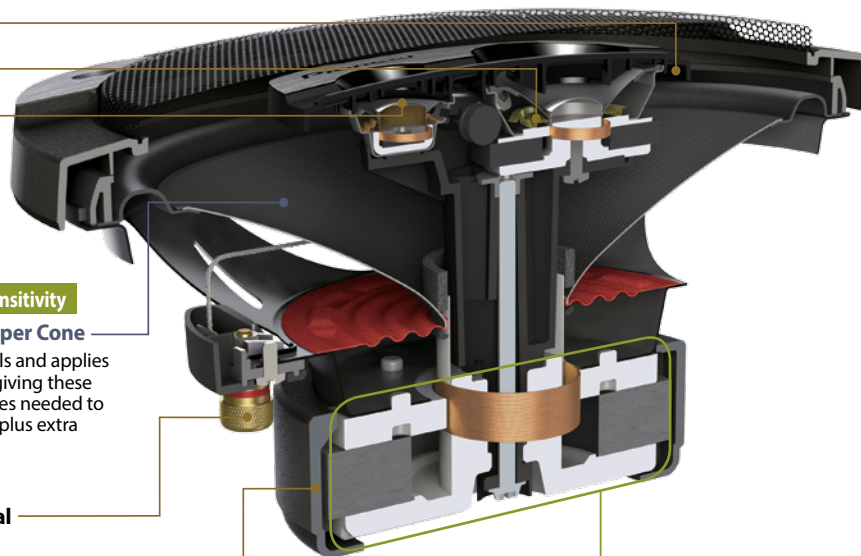

6"x9" Champion Series 3-Way Speaker 450 W MAX.

Champion series

Key Selling Point

- Inherits technology from Champion series subwoofer for powerful, punchy sound.
- PEEK film cone creates vivid, crisp sound. (TS-6975 V3/TS-1675 V2)
- Basket design for wider installation coverage, without compromising high power input capability. Although the TS-1675 V2 is designated as a 16 cm installation size speaker, its cone is actually 17 cm in size, for more powerful sound.

Speaker Technology

Polycarbonate Sub-Grille

PI Film Spider

Film Cone Tweeter

Deep and Rigid Bass **High Sensitivity**

Rigid, Light Non-Pressed Paper Cone

Pioneer carefully selects materials and applies a non-pressed paper process—giving these new cones the light, rigid qualities needed to create punchy, powerful sound, plus extra durability to go to the limit.

Gold-Plated Screw Terminal

* Not screw-type terminal

Rubber Magnet Cover*

*Magnet cover is removable.

Large Magnetic Circuit for High-Power Drive

Deep and Rigid Bass

Dual Layer Urethane Surround

Improves cone stiffness. Greatly reduces unnecessary resonance that can compromise sound quality.

Wave-like cone vibration results in unnecessary resonance that influences tonal quality, so this cone cannot reproduce original sound linearly.

New Dual Layer

Minimizes unnecessary cone resonance for higher cone durability and clearer sound.