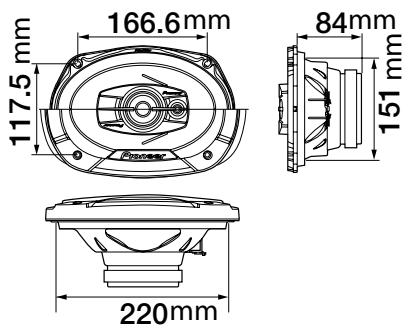

Deep and Rigid Bass

Dual Layer Urethane Surround

Improves cone stiffness. Greatly reduces unnecessary resonance that can compromise sound quality.

Champion Series Speaker Cross Section Detail

Upper Urethane Surround

Suppresses unwanted peaks and dips in the high-frequency range.

Lower Urethane Surround

Reinforces strength and durability.

Conventional Single Layer

Wave-like cone vibration results in unnecessary resonance that influences tonal quality, so this cone cannot reproduce original sound linearly.

New Dual Layer

Minimizes unnecessary cone resonance for higher cone durability and clearer sound.

Main Specifications

Max music power output	Nominal music power output	Frequency Response	Sensitivity	Impedance	Size
450 W	80 W	23 Hz to 26 KHz	91 dB	4Ω	6"x 9"

Dimension

For more information please visit
www.pioneer-mea.com

Year of Release: 2016

Pioneer, Gulf Free Zone Dubai, U.A.E.
Tel: +971 4 8815756, Fax 8816414
Email: support@pioneer-uae.com
www.pioneer-mea.com

Corporate web : www.pioneer.jp