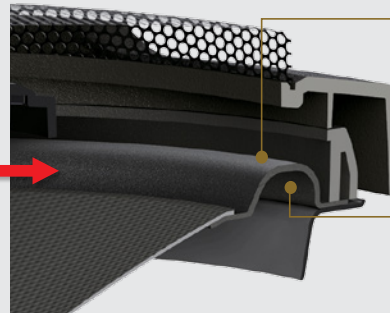

Deep and Rigid Bass

Dual Layer Urethane Surround

Improves cone stiffness. Greatly reduces unnecessary resonance that can compromise sound quality.

Champion Series Speaker Cross Section Detail