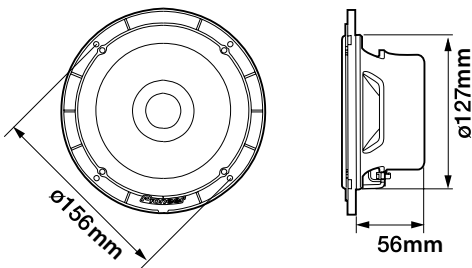

Dimension

For more information please visit
www.pioneer-mea.com

Year of Release: 2016

Pioneer, Gulf Free Zone Dubai, U.A.E.
Tel: +971 4 8815756, Fax 8816414
Email: support@pioneer-uae.com
www.pioneer-mea.com

Corporate web : www.pioneer.jp

812562672052