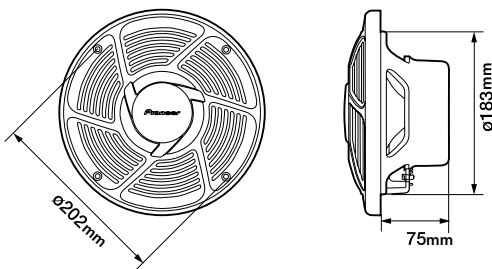

Dimension

For more information please visit
www.pioneer-mea.com

Year of Release: 2016

Pioneer, Gulf Free Zone Dubai, U.A.E.
Tel: +971 4 8815756, Fax 8816414
Email: support@pioneer-uae.com
www.pioneer-mea.com

Corporate web : www.pioneer.jp

012562672106