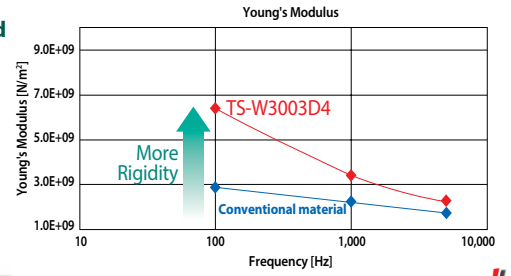

Subwoofer Technology

IMPP Composite Seamless Cone

An extremely rigid yet lightweight cone is vital to prevent cone failure at high sound pressure levels. Pioneer's IMPP Composite Seamless Cones meet this need perfectly.

Drive Cone for Louder Sound

Fiber material blended in the drive cone improves sound response.

Highly Rigid Shaped Basket

Four ribbed arms strengthen the basket stiffness while body basket shape has been slimmed down.

More Rigid Basket!

Louder Bass!

Air Vent

The movement of air within the subwoofer is smoothly channeled for optimal ventilation to ensure a quick response and clear reproduction of bass.

Large-Sized Magnetic Circuit and Projected Pole

A large magnetic circuit and projected pole that brilliantly dissipates heat help to deliver higher power sound.

The projected pole helps reproduce more accurate, linear sound by improving the symmetry of vertical magnetic flux distribution.

Dual-Layer Surround Fiber Reinforced Elastic Polymer

Dual Spider

Two spiders supporting the voice coil effectively dampen large cone vibration and enhance linearity of sound reproduction.