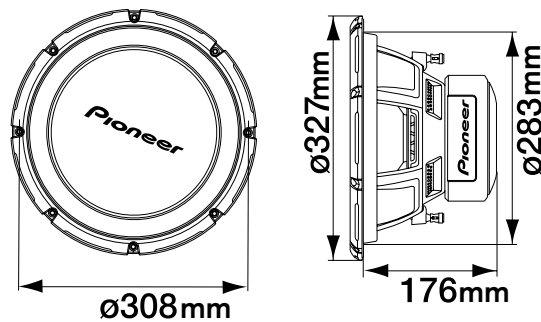

For more information please visit
www.pioneer-mea.com

Year of Release: 2016

Pioneer, Gulf Free Zone Dubai, U.A.E.
Tel: +971 4 8815756, Fax 8816414
Email: support@pioneer-uae.com
www.pioneer-mea.com

Corporate web : www.pioneer.jp

884938234603