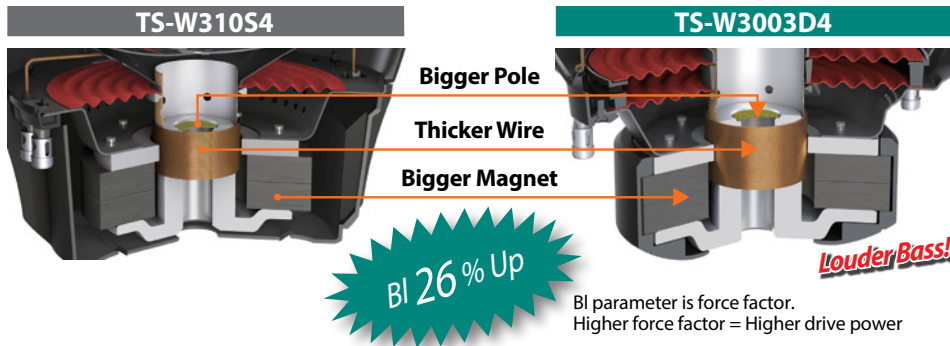

Subwoofer Technology

IMPP Composite Seamless Cone

An extremely rigid yet lightweight cone is vital to prevent cone failure at high sound pressure levels. Pioneer's IMPP Composite Seamless Cones meet this need perfectly.

Drive Cone for Louder Sound

Fiber material blended in the drive cone improves sound response.

Highly Rigid Shaped Basket

Four ribbed arms strengthen the basket stiffness while body basket shape has been slimmed down.

More Rigid Basket!

Louder Bass!

Air Vent

The movement of air within the subwoofer is smoothly channeled for optimal ventilation to ensure a quick response and clear reproduction of bass.

Large-Sized Magnetic Circuit and Projected Pole

A large magnetic circuit and projected pole that brilliantly dissipates heat help to deliver higher power sound.

The projected pole helps reproduce more accurate, linear sound by improving the symmetry of vertical magnetic flux distribution.

Dual-Layer Surround Fiber Reinforced Elastic Polymer

Dual Spider

Two spiders supporting the voice coil effectively dampen large cone vibration and enhance linearity of sound reproduction.

Dimension

For more information please visit
www.pioneer-mea.com

Year of Release: 2016

Pioneer, Gulf Free Zone Dubai, U.A.E.
Tel: +971 4 8815756, Fax 8816414
Email: support@pioneer-uae.com
www.pioneer-mea.com

Corporate web : www.pioneer.jp

884938234603