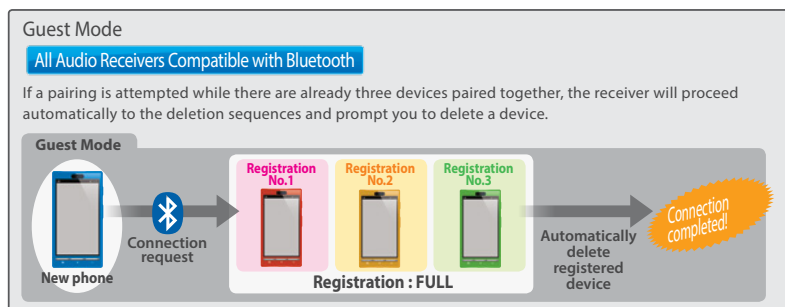

Technologies

Bluetooth®

A Pioneer receiver with Built-in Bluetooth Wireless Technology not only makes Bluetooth hands-free function easy and safe to operate while driving — it also extends your enjoyment of wireless audio control and streaming.