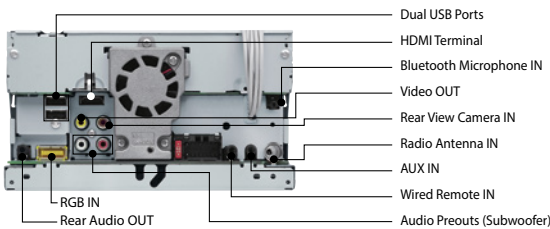

AppRadio MODE

With App Radio Mode, Pioneer has taken the technology from our revolutionary, game-changing App Radio and placed it in the AVH-X8750BT, so you can experience control of compatible Smartphone apps directly on your dash. When connected to an iPhone 6 Plus, iPhone 6, iPhone 5s, iPhone 5c, iPhone 5, iPhone 4s, iPhone4 or compatible Android smartphone with the correct interface cable (sold separately) and loaded with Pioneer's free App Radio application, you can enjoy full on-screen access and control of your contacts, calendar, maps, and more.

ADVANCE SOUND RETRIEVER

Hear more detail, warmth and clarity that the artist originally wanted you to hear from MP3, WMA and AAC files stored on your CD, USB Device, SD/SDHC Memory Card, iPod/iPhone, Android phone and portable media players. Pioneer's Advanced Sound Retriever technology benefits audio reproduction performance by enhancing data (especially high-frequency data) that tends to get lost in the digital compression process.

Bluetooth®

Bluetooth Wireless Technology makes hands-free operation comfortable and safe while driving.

MIXTRAX

Enjoy your beats in an automatic non-stop mix or prepare mixes with the software or app. Mixtrax creates non-stop mixes of your tunes so you can hear your music a whole new way. It breathes new life into the music you already know well and makes the time you spend listening to music even more special. The experience that will change the way you listen to music begins here.

MirrorLink™

By using the optional cable CD-MU200, you can directly access music, maps, and contacts on select MirrorLink™ certified devices via USB directly from the receiver's touchscreen.

Main Specifications