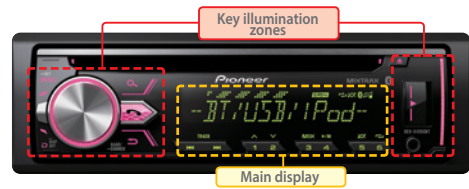

SEPARATED DIMMER SETTING

Brightness of main display and brightness of key illumination zones can be adjusted independently of each other, to levels from 1 to 10.