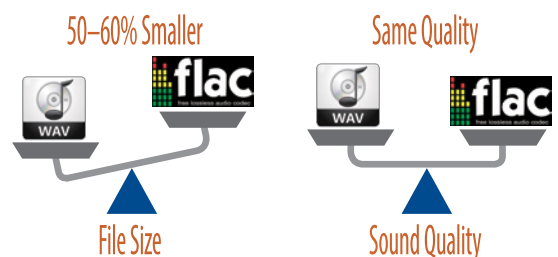

Technologies

SUPPORT FLAC CODEC

New Pioneer audio receiver supports dramatically superior car audio experiences with amazingly brilliant reproduction of sound by FLAC (Free Lossless Audio Codec) files that are 50–60% smaller than WAV files, yet retain the integrity of original sound sources. Characterized by 48 kHz sampling frequency and 24-bit bitrate, the sound quality of FLAC file playback exceeds even that of CD playback.

SEPARATED DIMMER SETTING

Brightness of main display and brightness of key illumination zones can be adjusted independently of each other, to levels from 1 to 10.

PRESET STEERING WHEEL CONTROL

You can now use buttons on your car steering wheel to control certain car receiver functions. Setup is simple. Just choose your car brand name in the receiver's PRESET setting interface to automatically ensure compatibility of your vehicle's original steering wheel controller with the system.

Main Specifications

MEDIA PLAYBACK SECTION	
D/A Converter: 24-bit	WMA/MP3/WAV Playback FLAC Playback
TUNER SECTION	
6 Presets: 24 Stations	BSM (Best Station Memory) RDS
AUDIO SECTION	
Built-in Amplifier: MOSFET 50 W x 4	Equalizer: 5-Band GEQ Bass Boost
Loudness: 3-Mode	Selectable Fader Crossover Network: HPF/LPF Subwoofer Control RCA Preouts: 1 (2V)
BLUETOOTH / IPOD / SD MEMORY CARD / USB CONTROL	
USB Direct Control For Certain Android Phones	USB Port : Front
MIXTRAX SECTION	
Mixtrax EZ	Compatible Source: iPod/USB Short Playback mode MIXTRAX App Control
GENERAL	
AUX Input: Front	Detachable Face Security Display off Mode Display with LED Backlight: LCD (1-Line)
Rotary Volume Control	Manual Dimmer Control Illumination Timer USB Source Change Function Preset Steering Wheel Control