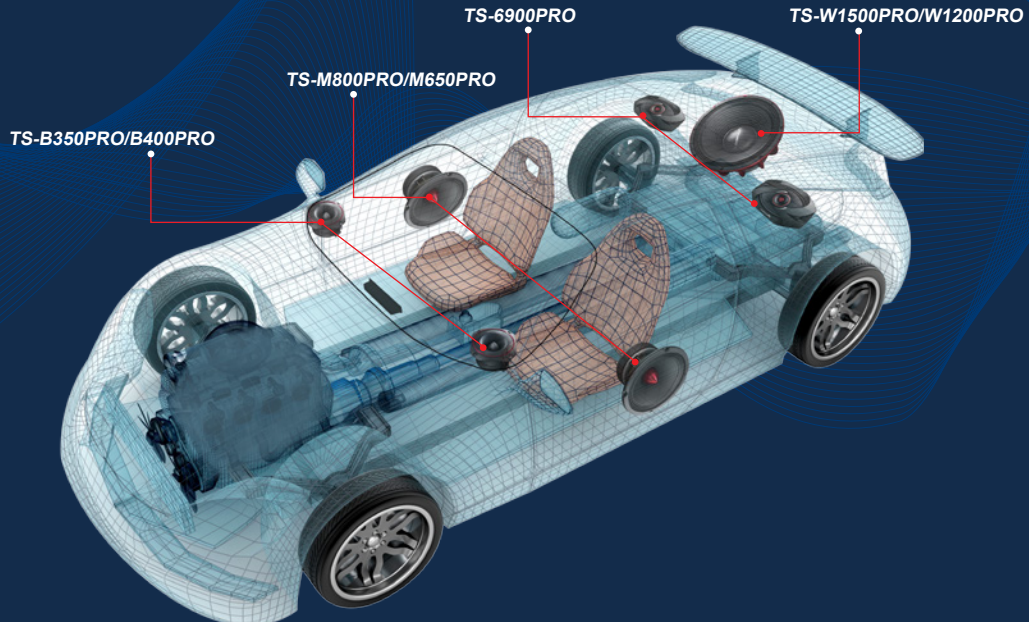

TS-W1500PRO

15" Subwoofer

2000 W MAX.