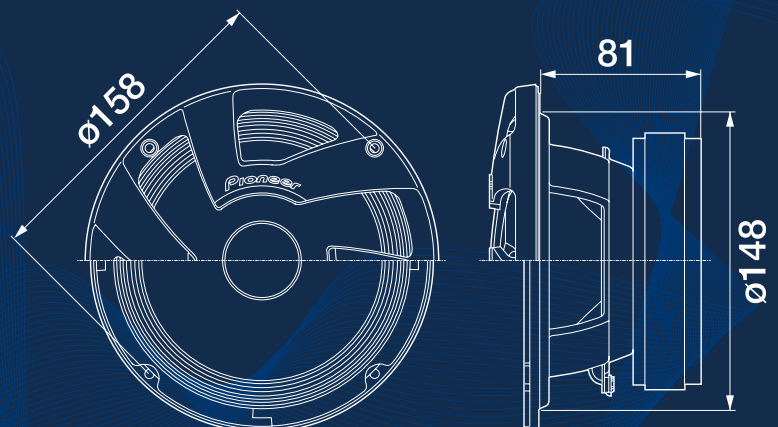

Pioneer

P.R.O. Series

TS-M650PRO

17 cm (6.5") Midbass

500 W MAX.

Open Show

Sound driven with higher power, sensitivity and passion for the world to hear

P.R.O.
Pioneer
Reference for
Open show

Key Selling Point

- Open Show sound: ultra-high power handling and sensitivity of sound reproduction.
- Open Show design: edgy, dynamic appearance.
- Customize your system with any combination of Midbass, Tweeter and 6" x 9".

Main Specifications

Size	17 cm
Max. Music Power (Nominal)	500 W (110 W)
Frequency Response	50 Hz to 18 kHz
Sensitivity (1 W/1 m)	94 dB
Impedance	4 Ω
Mounting Depth	81 mm
Cut-Out Dimensions	ø148 mm

P.R.O Family