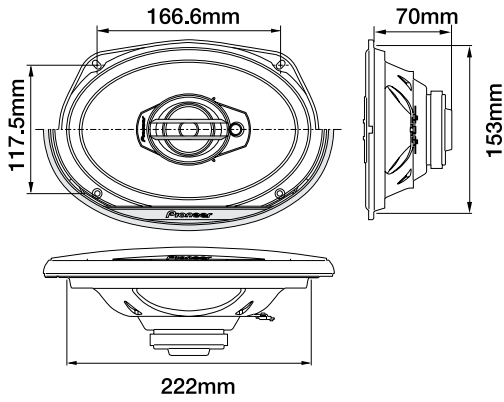

Main Specifications

Max music power output	Nominal music power output	Frequency Response	Sensitivity	Impedance	Size	Mounting Depth	Cut-Out Dimensions
400 W	45 W	32Hz to 32kHz	90 dB	4Ω	6"x9"	70mm	153mm x 222mm

Dimension