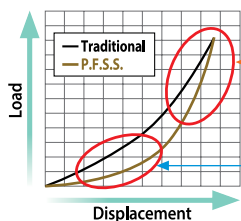

P.F.S.S Patented Technology

With exclusive material inherited from Pioneer's high-end PRS Series, this system realizes ideal sound reproduction.