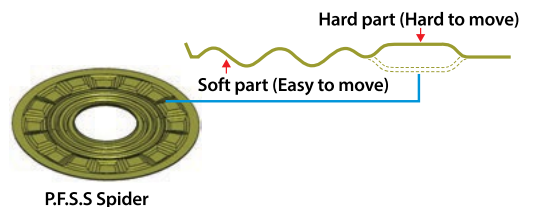

## Main Specifications

Max music power output	Nominal music power output	Frequency Response	Sensitivity	Impedance	Size	Mounting Depth	Cut-Out Dimensions
400 W	45 W	32Hz to 32kHz	90 dB	4Ω	6"x9"	70mm	153mm x 222mm