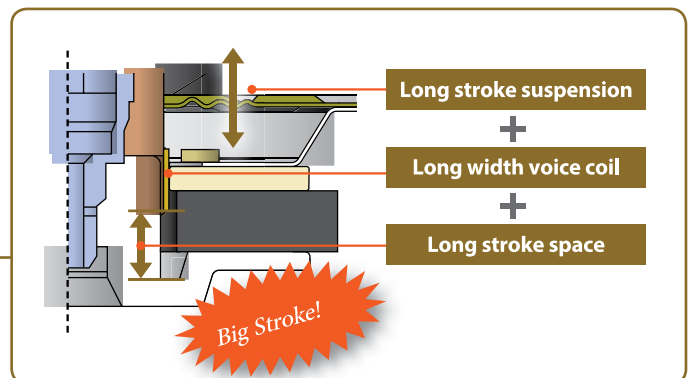

6"x9" 3-Way Speaker 400 W MAX.

**Key Selling Point**

- Optimal sound reproduction features well-balanced combination of vocal and bass.
- Shallow Mounting depth and comprehensive lineup allows for wide applications.
- Long-stroke motor and suspension for high-impact bass.
- Universally appealing advanced stylish design.

**Speaker Technology**

**Higher-Impact Bass**

**P.F.S.S Patented Technology**

With exclusive material inherited from Pioneer's high-end PRS Series, this system realizes ideal sound reproduction.

**Excessive input**  
(irregular situation)  
**Controls excessive vibration**

**High Durability!!**  
Maximizes power

**Small input**  
(usually for listening)  
**Easy to move!**

**Low resonance frequency!!**  
Contributes to deep bass sound

## Main Specifications

Max music power output	Nominal music power output	Frequency Response	Sensitivity	Impedance	Size	Mounting Depth	Cut-Out Dimensions
400 W	45 W	32Hz to 32kHz	90 dB	4Ω	6"x9"	70mm	153mm x 222mm