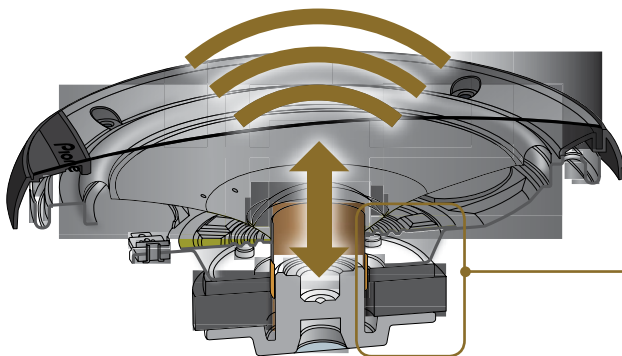

Speaker Technology

Higher-Impact Bass