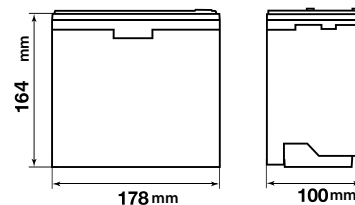

Dimensions