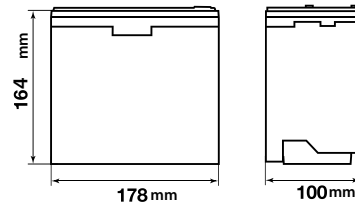

Dimensions