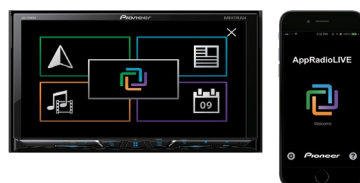

Full HD Video from USB Devices

New AV receivers can play Full HD (1080p) video from files encoded in various digital formats that are stored in your easy-to-connect USB devices.

Compatible Codec* with USB Device

Codec	Extension	
WMV	.wmv/.asf	1920 x 1080/45 Mbps
Xvid	.mkv/.avi/.xvid	1920 x 1080/40 Mbps
H.264	.mp4/.mkv/.mov/.flv/.avi/.m4v	1920 x 1080/40 Mbps
H.263	.mp4/.mov/.avi/.m4v	1920 x 1080/20 Mbps
MPEG-4	.mp4/.mkv/.mov/.avi/.divx/.xvid/.m4v	1920 x 1080/40 Mbps
MPEG-2**	.mpeg/.mpg	720 x 576/40 Mbps
DivX***	.avi/.divx	720 x 576/40 Mbps

* Playback capability for various content may change.

** Not compatible with Full HD playback.