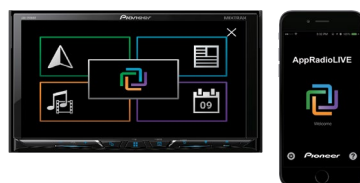

AppRadioLIVE

The AppRadioLIVE App gives you access to all the elements of your digital lifestyle in one place via AppRadio Mode +, so you can even play video from two sources: video stored in your smartphone and streaming video.