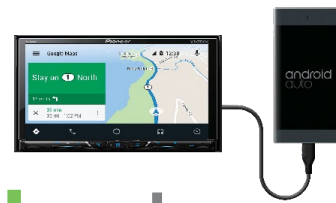

Android Auto™

Android Auto extends the Android platform into the car in a way that's purpose-built for driving.