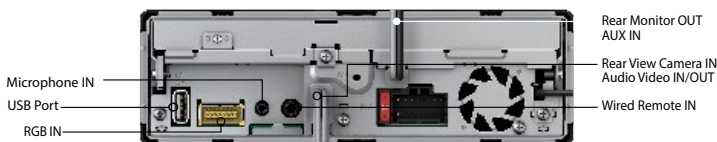

Apple CarPlay

Apple CarPlay is the safer, smarter and more fun way to use your iPhone in the car. It launches automatically by just plugging in.

Note: For availability in your country, please visit <http://www.apple.com/ios/carplay/>

Android Auto™

Android Auto extends the Android platform into the car in a way that's purpose-built for driving.

androidauto

Note: Availability of Android Auto may vary depending upon your country and phone model. Please visit android.com/auto for more information.

Main Specifications