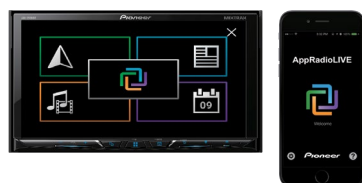

AppRadioLIVE

The AppRadioLIVE App gives you access to all the elements of your digital lifestyle in one place via AppRadio Mode +, so you can even play video from two sources: video stored in your smartphone and streaming video.