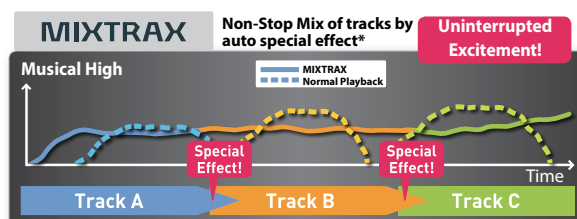

* Depending on the file/song, sound effects may not be enabled for adding.

For Android Phone: All Audio Receivers Compatible with Certain Android Phones

- Use music apps stored in your Android phone for listening through the car speakers.
- Fast forward and reverse can be operated through the receiver.
- Media App Control boots up as a music source for quicker access to Android phone app control.