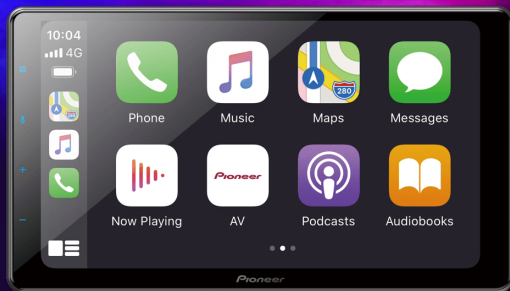

Z SERIES

Ultimate in-car experience

[Click Here](#)